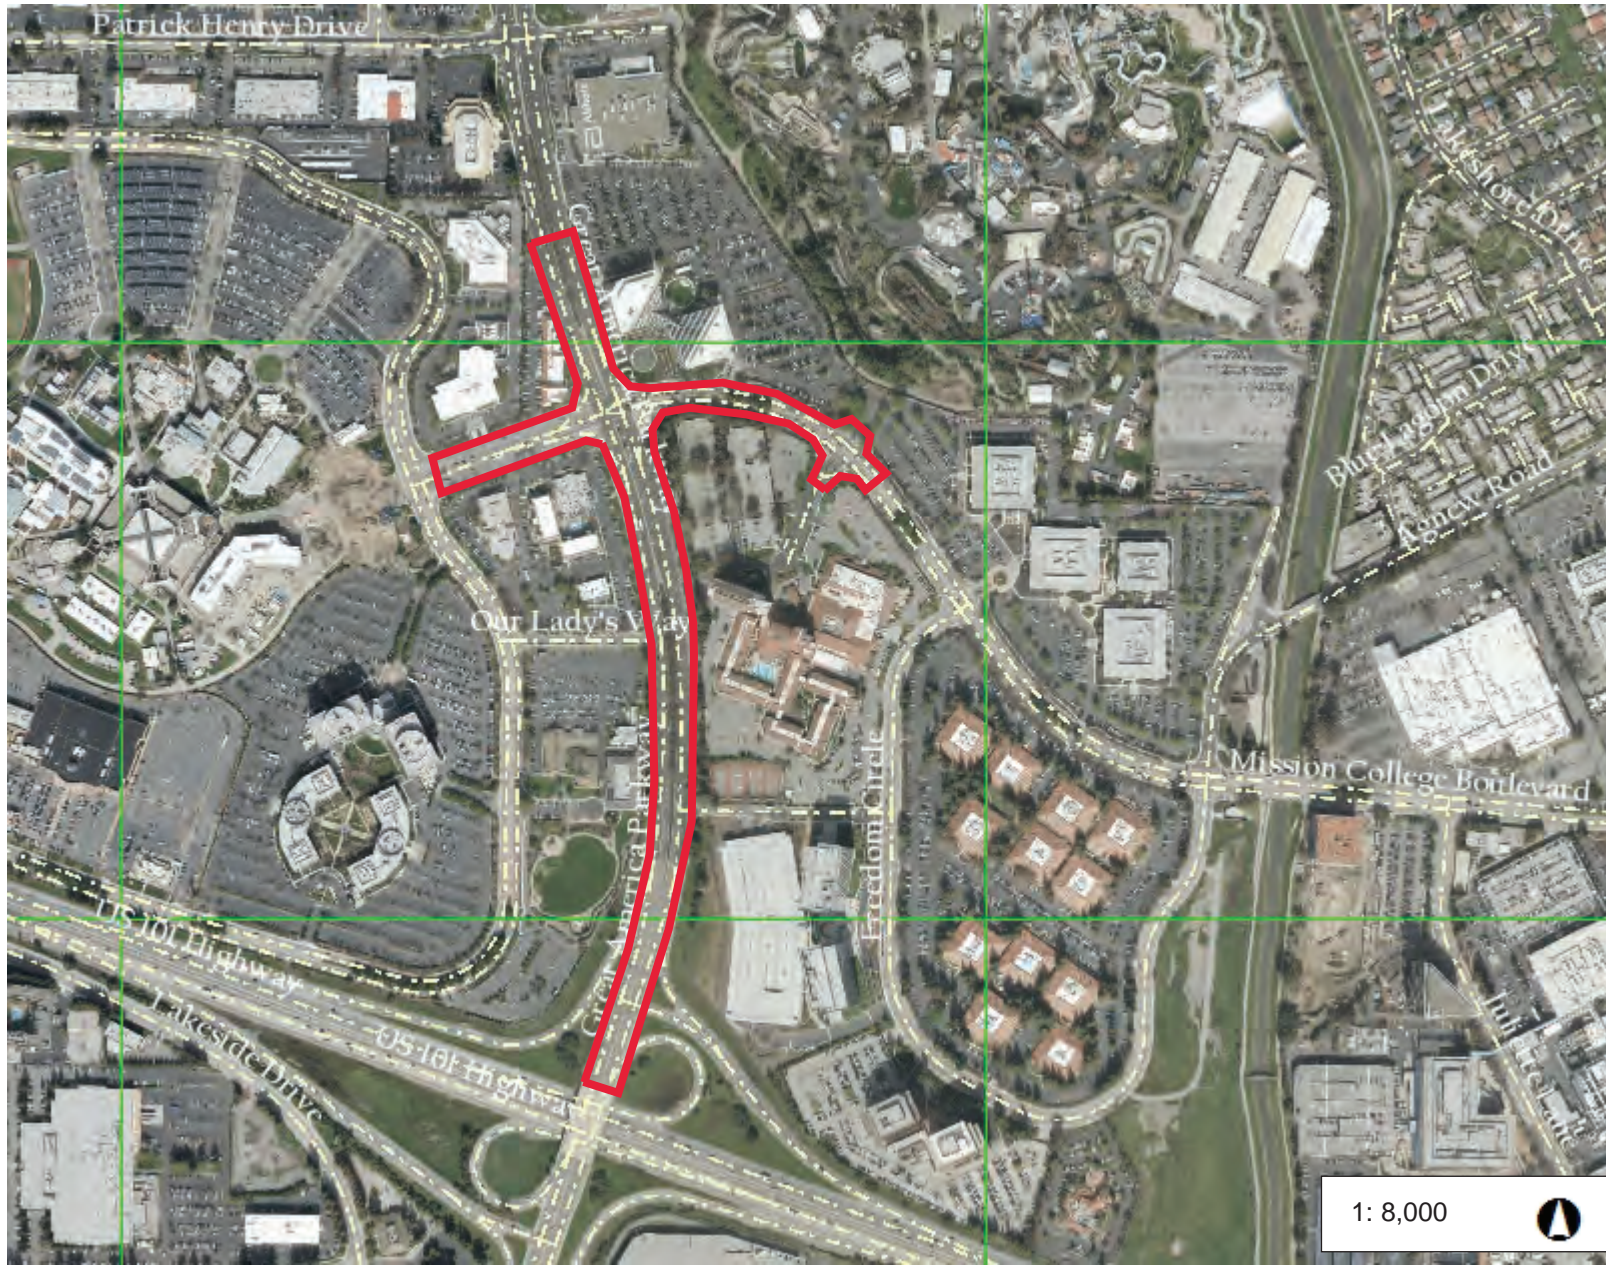

Great America Parkway and Mission College Boulevard Intersection

Legend

-  Streets
-  City Operational Boundary
-  Project Limits

1: 8,000 

This map is a user generated static output from an Internet mapping site and is for reference only. Data layers that appear on this map may or may not be accurate, current, or otherwise reliable.
THIS MAP IS NOT TO BE USED FOR NAVIGATION