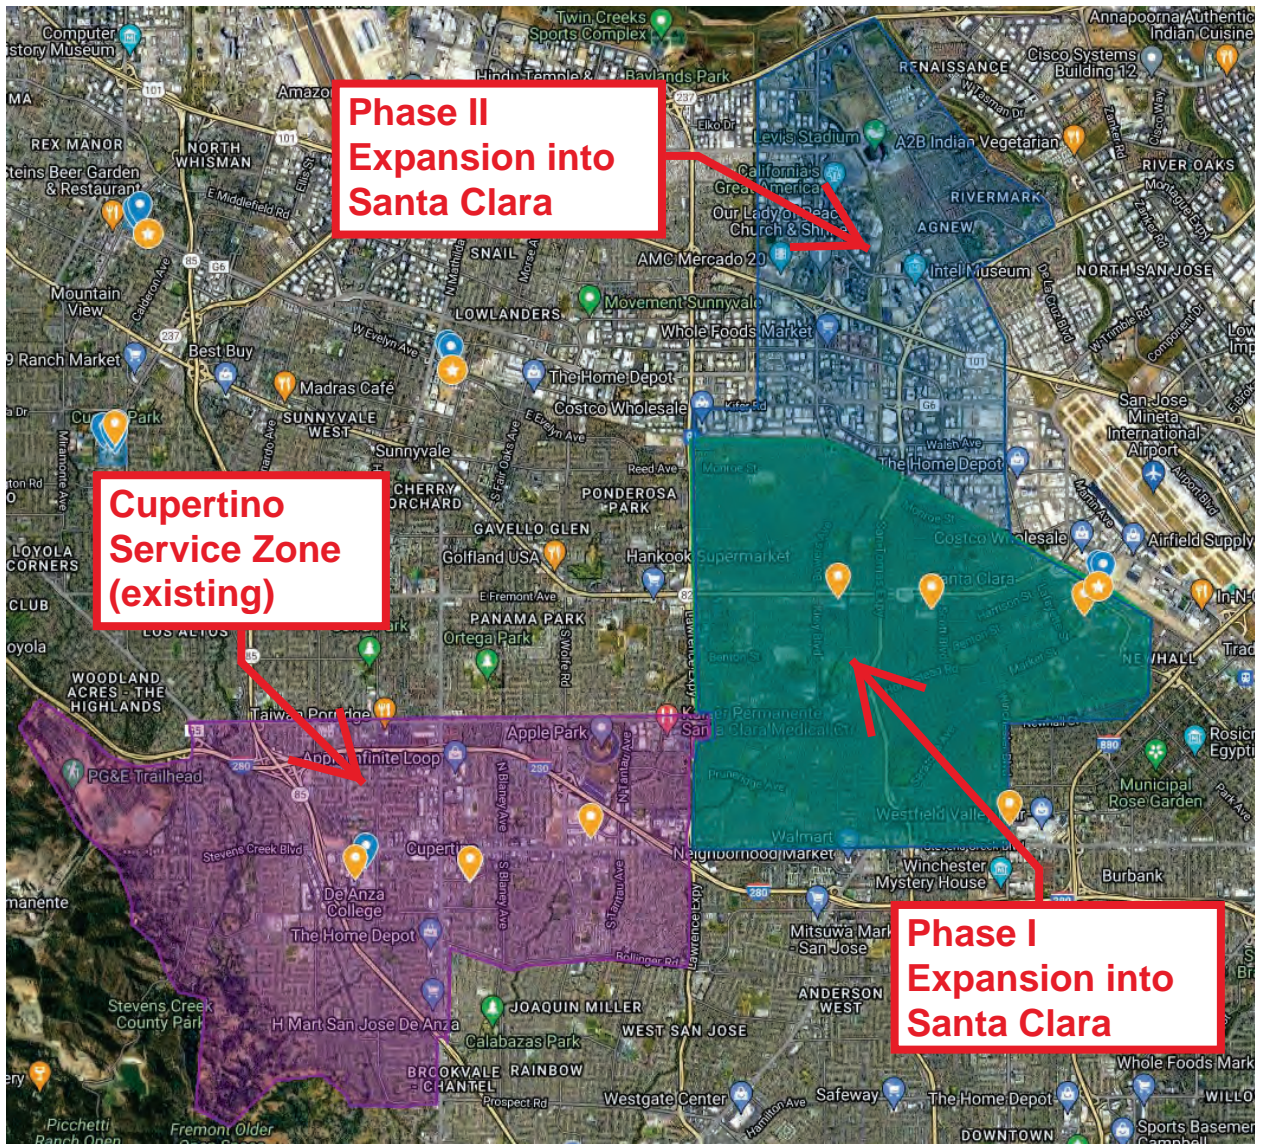

**Attachment 2 -  
Cupertino-Santa Clara Joint On-Demand Shuttle Service Project  
Phase Expansion Map**

- Cupertino Service Zone
  - Core Cupertino Zone
  - Old vehicle depot
  - De Anza College Lot B
  - Cupertino City Hall
  
- Santa Clara Phase I Zone
  - Service Zone
  - Sunnyvale Train Station - RWP
  - Sunnyvale Caltrain Station
  - RWP - Mountain View Caltrain Station
  - Mountain View Caltrain Station
  - RWP - Santa Clara Caltrain Station
  - Santa Clara Caltrain Station
  - MSP - El Camino Hospital
  - Main Entrance - Grant Road
  - Emergency Loop
  - Hospital Drive
  
- Santa Clara Phase II Zone
  - Santa Clara Initial Zone
  - Santa Clara Expansion