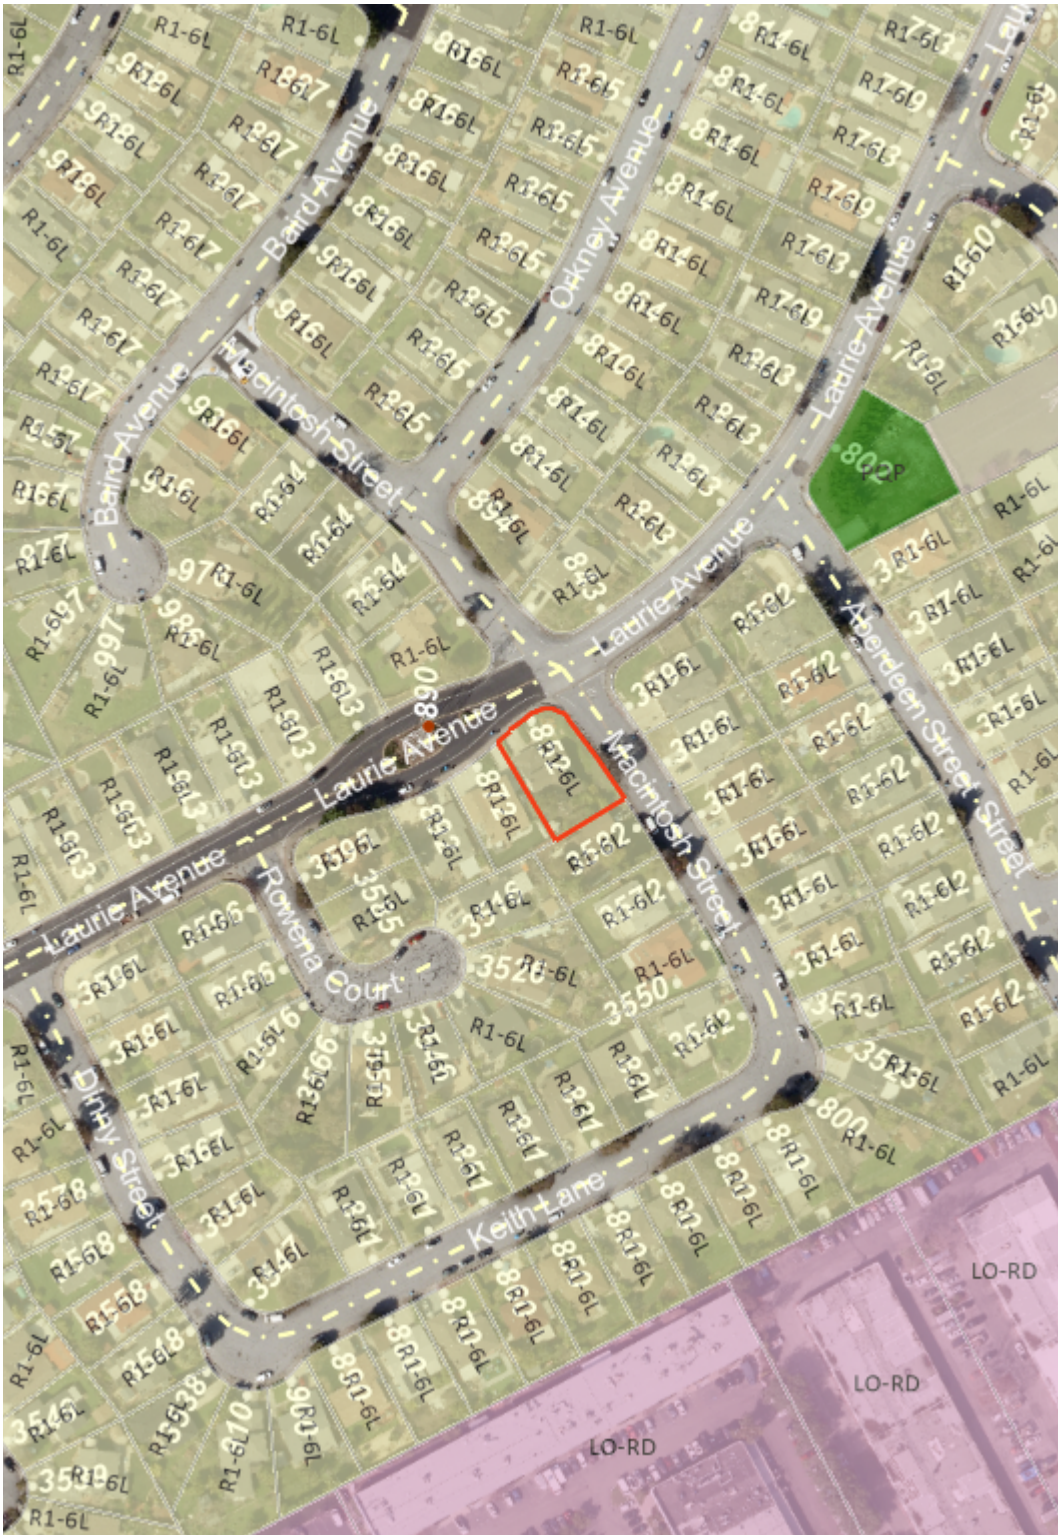

Vicinity Map (Zoning) - 852 Laurie Avenue

Zoning

Land Parcels

- LO-RD - Low-Intensity Office/R&D
- PQP - Public/Quasi Public
- R1 - Single-Family Residential

Base Layers

Site Addresses

- Single
- Utility

Land Parcels

- Land Parcels
- Right of Ways

Streets

-

Notes:

PLN25-00389

This map is a user generated static output from an Internet mapping site and is for reference only. Data layers that appear on this map may or may not be accurate, current, or otherwise reliable.