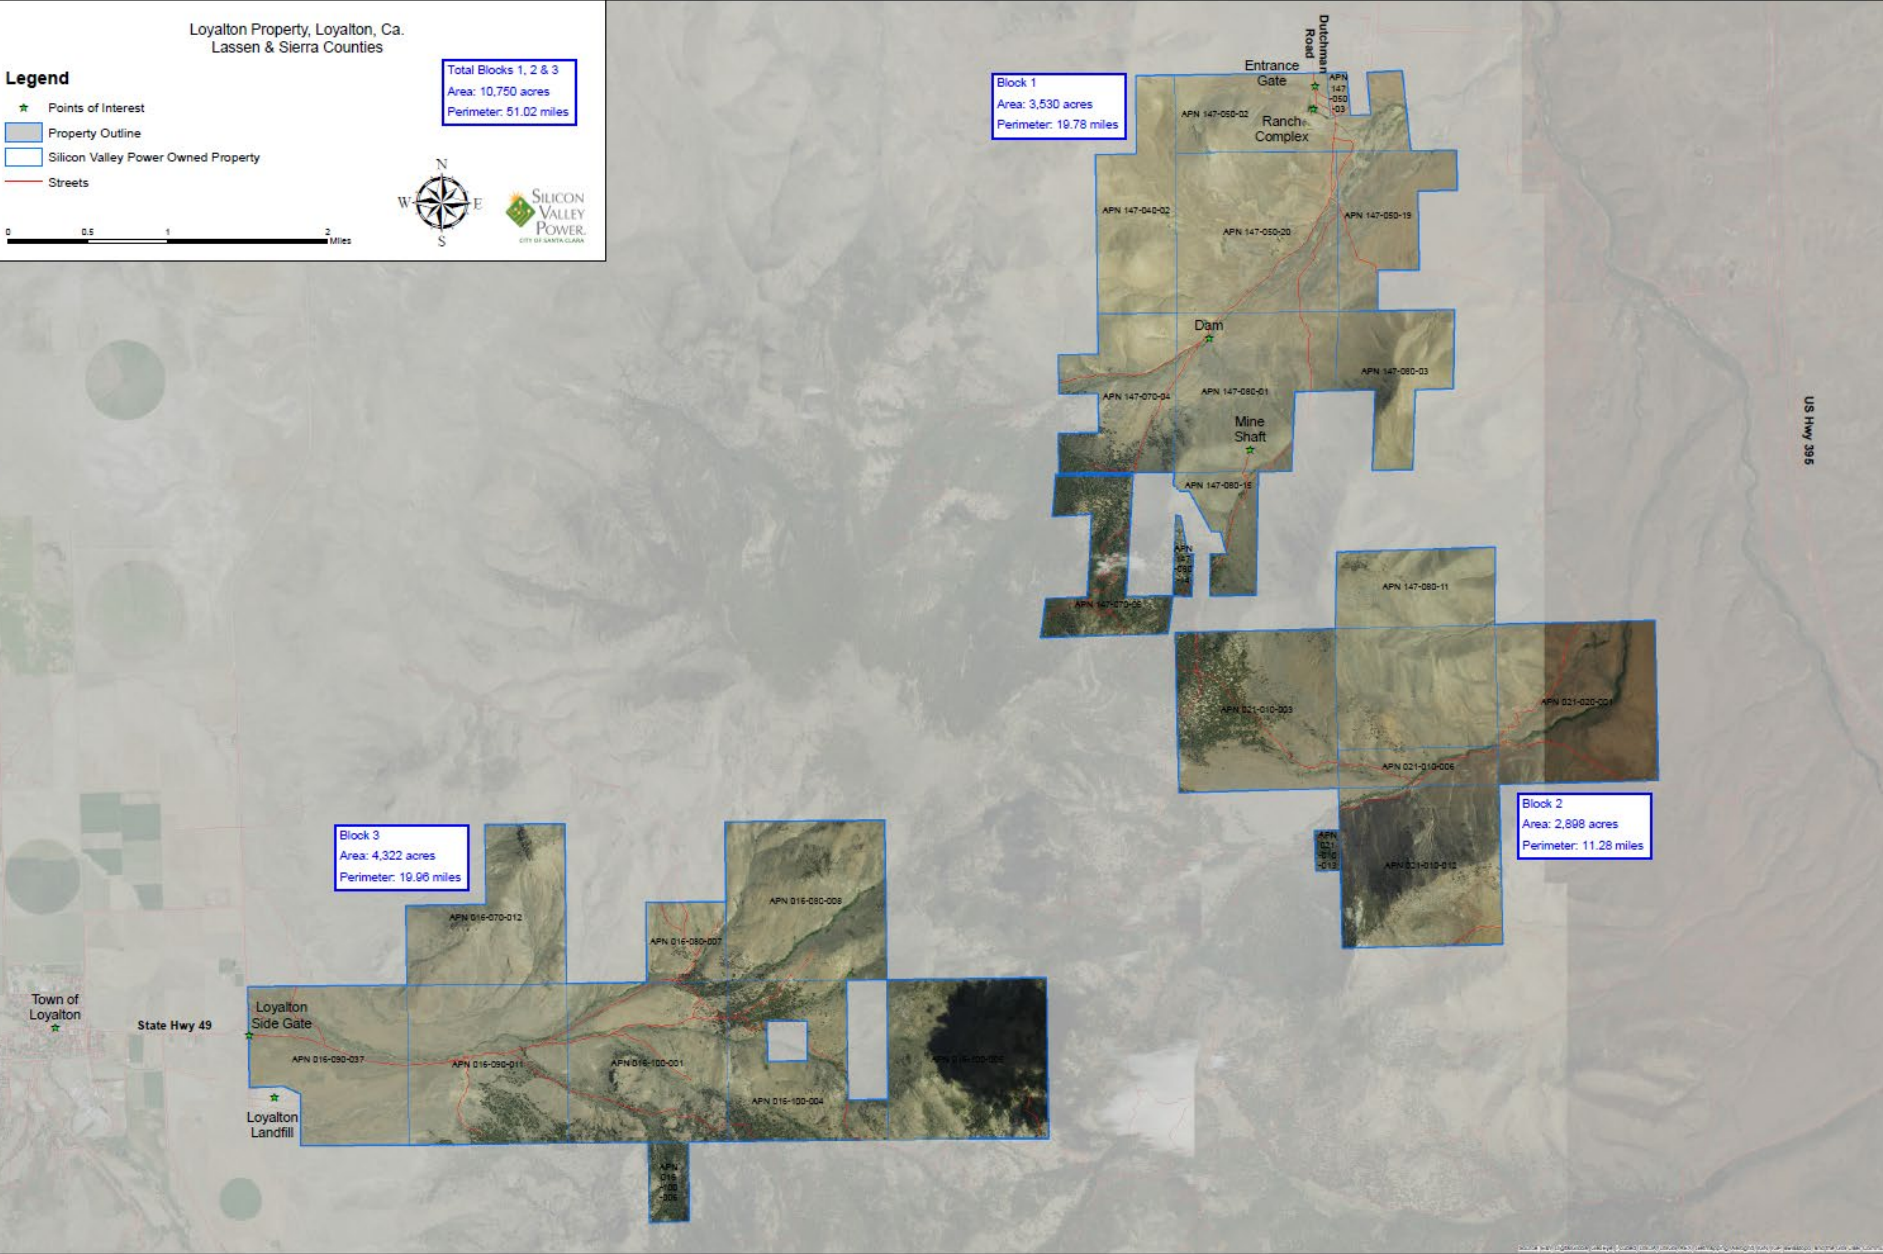

Attachment 1

Legend

- ★ Points of Interest
- ▭ Property Outline
- ▭ Silicon Valley Power Owned Property
- Streets

Total Blocks 1, 2 & 3
Area: 10,750 acres
Perimeter: 51.02 miles

Block 1
Area: 3,530 acres
Perimeter: 19.78 miles

Block 2
Area: 2,898 acres
Perimeter: 11.28 miles

Block 3
Area: 4,322 acres
Perimeter: 19.96 miles