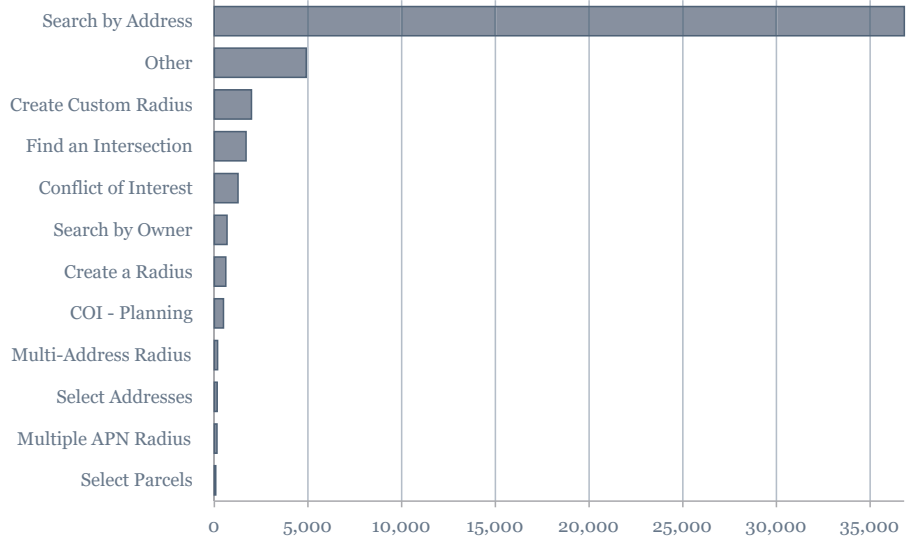

InfoMap Usage by Functionality