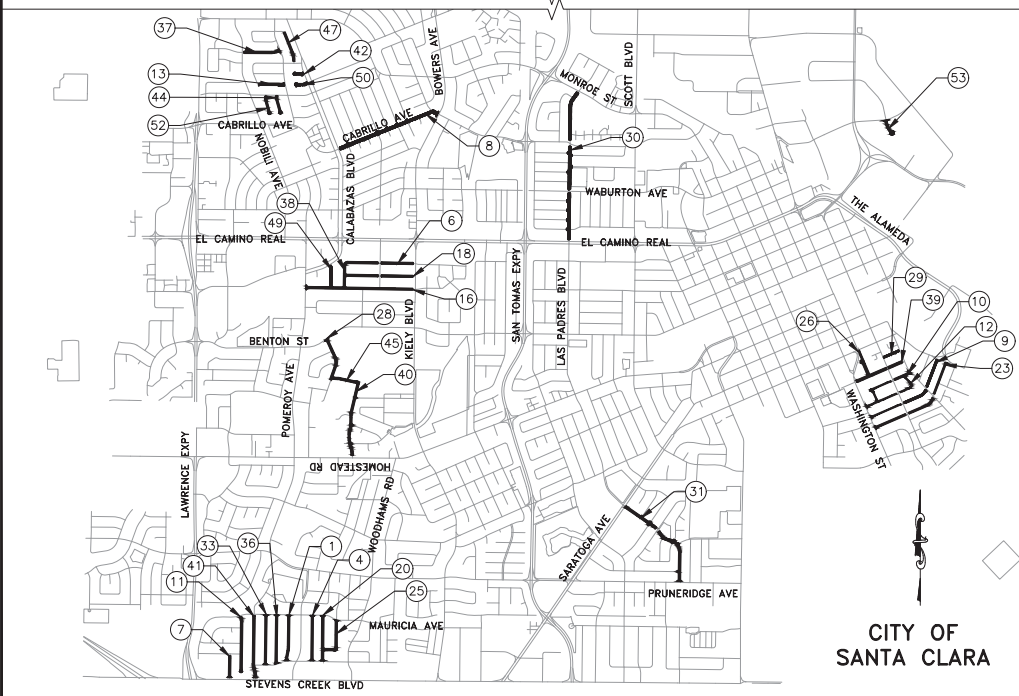

ATTACHMENT 1 - LOCATION MAP

CITY OF SANTA CLARA

KEY MAP
N.T.S.

STREET LIST

Seg ID	Street Name	Beg Location	End Location
1	ARCADIA AVENUE	MCKINLEY DR.	MAURICIA AVE.
2	BILLINGS CIRCLE	EAST RIVER	GARRITY WAY
3	BRACKETT WAY	RIVERMARK	EAST RIVER PARKWAY
4	BRIAN LANE	MAURICIA AVE.	MCKINLEY DR.
5	BURDICK LANE	GARRITY WAY	EAST RIVER PARKWAY
6	BUTTE STREET	PACHECO ST.	KIELY BLVD.
7	CABOT AVENUE	STEVENS CREEK	BENNETT AVE.
8	CABRILLO AVENUE	CALABAZAS BLVD.	BOWERS AVE.
9	CAMINO DRVE	WASHINGTON ST.	ALVISO ST
10	CIRCLE DRIVE	PARK AVE.	COLLEGE AVE.
11	CLAREMONT AVENUE	MAURICIA AVE.	CUL-DE-SAC
12	COLLEGE AVENUE	WASHINGTON ST.	CIRCLE DR.(E)
13	CREIGHTON PLACE	DE PAUL PL.	FORDHAM DR.
14	DONEGAN WAY	STEWART LANE	MARSTON LANE
15	DOYLE CIRCLE	GARRITY WAY	GARRITY WAY
16	EL SOBRANTE STREET	POMEROY AVE.	KIELY BLVD.
17	EAST RIVER PARKWAY	KELLEY WAY	LICK MILL BLVD
18	FRESNO STREET	PACHECO ST.	KIELY BLVD.
19	GARRITY WAY	AGNEW RD	LICK MILL BLVD
20	GILBERT AVENUE	MAURICIA AVE.	MCKINLEY DR.
21	HARGIS WAY	MARSTON WAY	EAST RIVER PARKWAY
22	HARRIGAN DRIVE	RIVERMARK	AGNEW RD
23	HILMAR STREET	WASHINGTON ST.	ALAMEDA, THE
24	KELLEY WAY	REVIREMARK	CUL-DE-SAC
25	KELLOGG WAY	GILBERT AVE.	MAURICIA AVE.
26	LAFAYETTE WAY	POPLAR ST.	DEAD END S OF
27	LAIRD CIRCLE	LICK MILL BLVD	LICK MILL BLVD
28	LIVE OAK DRIVE	BENTON ST	ST LUCIA DR
29	LOCUST STREET	ALVISO ST.	PARK AVE.
30	LOS PADRES BOULEVARD	MONROE ST.	EL CAMINO REAL
31	LOS PADRES BOULEVARD	SARATOGA AVE.	PRUNERIDGE AVE.
32	MARSTON LANE	GARRITY WAY	CUL-DE-SAC
33	MICHAEL WAY	MCKINLEY DR.	MAURICIA AVE.
34	MORELAND WAY	LICK MILL BLVD	RIVERMARK PARKWAY
35	OLD MTN. VIEW-ALVISO RD	SUNNYVALE	GREAT AMERICA PKWY.
36	MUIR AVENUE	MCKINLEY DR.	MAURICIA AVE.
37	NOTRE DAME DRVE	NOBILI AVE.	FORDHAM DR.
38	PACHECO STREET	EL SOBRANTE ST.	BUTTE ST.
39	POPLAR STREET	WASHINGTON ST.	PARK AVE.
40	PEPPER TREE LANE	SANTA LUCIA DR.	HOMESTEAD RD
41	RODONOVAN DRIVE	STEVENS CREEK	MAURICIA AVE.
42	REGIS COURT	CALABAZAS BLVD.	CUL-DE-SAC
43	RIVERMARK PARKWAY	KELLEY WAY	MORELAND WAY
44	ROCKHURST COURT	MACHADO AVE.	CUL-DE-SAC
45	SANTA LUCIA DRIVE	LIVE OAK DR.	PEPPER TREE LANE
46	STEWART LANE	GARRITY WAY	TRANSILL CIR
47	STANFORD PLACE	ST. MARY'S PL.	GEORGETOWN PL.
48	TOBIN CIRCLE	STEWART LANE	STEWART LANE
49	VIA DONDERA	CALABAZAS BLVD.	EL SOBRANTE ST.
50	VILLA NOVA COURT	CALABAZAS BLVD.	CUL-DE-SAC
51	WATSON CIRCLE	BURDICK LANE	BURDICK LANE
52	XAVIER COURT	MACHADO AVE.	CUL-DE-SAC
53	MATHEW STREET	REED ST	CUL-DE-SAC