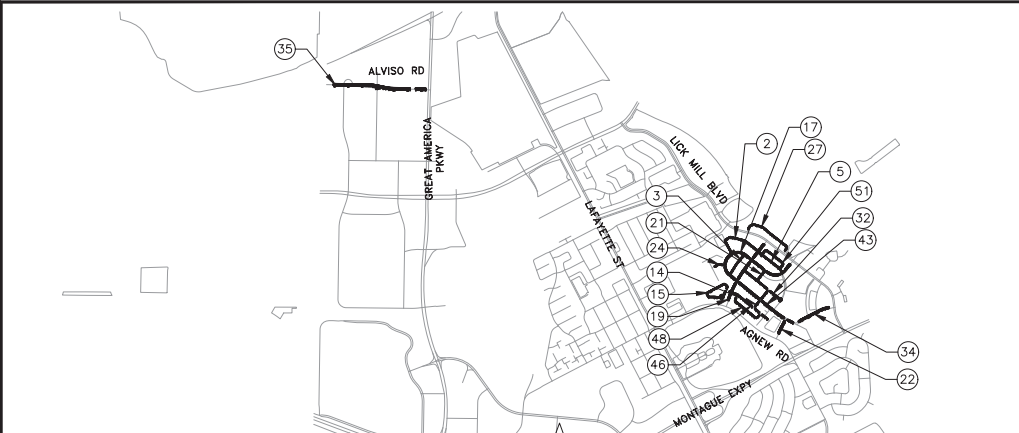

ATTACHMENT 1 - LOCATION MAP

CITY OF SANTA CLARA

KEY MAP
N.T.S.

STREET LIST

Seg ID	Street Name	Beg Location	End Location
1	ARCADIA AVENUE	MCKINLEY DR.	MAURICIA AVE.
2	BILLINGS CIRCLE	EAST RIVER	GARRITY WAY
3	BRACKETT WAY	RIVERMARK	EAST RIVER PARKWAY
4	BRIAN LANE	MAURICIA AVE.	MCKINLEY DR.
5	BURDICK LANE	GARRITY WAY	EAST RIVER PARKWAY
6	BUTTE STREET	PACHECO ST.	KIELY BLVD.
7	CABOT AVENUE	STEVENS CREEK	BENNETT AVE.
8	CABRILLO AVENUE	CALABAZAS BLVD.	BOWERS AVE.
9	CAMINO DRVE	WASHINGTON ST.	ALVISO ST
10	CIRCLE DRIVE	PARK AVE.	COLLEGE AVE.
11	CLAREMONT AVENUE	MAURICIA AVE.	CUL-DE-SAC
12	COLLEGE AVENUE	WASHINGTON ST.	CIRCLE DR.(E)
13	CREIGHTON PLACE	DE PAUL PL.	FORDHAM DR.
14	DONEGAN WAY	STEWART LANE	MARSTON LANE
15	DOYLE CIRCLE	GARRITY WAY	GARRITY WAY
16	EL SOBRANTE STREET	POMEROY AVE.	KIELY BLVD.
17	EAST RIVER PARKWAY	KELLEY WAY	LICK MILL BLVD
18	FRESNO STREET	PACHECO ST.	KIELY BLVD.
19	GARRITY WAY	AGNEW RD	LICK MILL BLVD
20	GILBERT AVENUE	MAURICIA AVE.	MCKINLEY DR.
21	HARGIS WAY	MARSTON WAY	EAST RIVER PARKWAY
22	HARRIGAN DRIVE	RIVERMARK	AGNEW RD
23	HILMAR STREET	WASHINGTON ST.	ALAMEDA, THE
24	KELLEY WAY	REVIREMARK	CUL-DE-SAC
25	KELLOGG WAY	GILBERT AVE.	MAURICIA AVE.
26	LAFAYETTE WAY	POPLAR ST.	DEAD END S OF
27	LAIRD CIRCLE	LICK MILL BLVD	LICK MILL BLVD
28	LIVE OAK DRIVE	BENTON ST	ST LUCIA DR
29	LOCUST STREET	ALVISO ST.	PARK AVE.
30	LOS PADRES BOULEVARD	MONROE ST.	EL CAMINO REAL
31	LOS PADRES BOULEVARD	SARATOGA AVE.	PRUNERIDGE AVE.
32	MARSTON LANE	GARRITY WAY	CUL-DE-SAC
33	MICHAEL WAY	MCKINLEY DR.	MAURICIA AVE.
34	MORELAND WAY	LICK MILL BLVD	RIVERMARK PARKWAY
35	OLD MTN. VIEW-ALVISO RD	SUNNYVALE	GREAT AMERICA PKWY.
36	MUIR AVENUE	MCKINLEY DR.	MAURICIA AVE.
37	NOTRE DAME DRVE	NOBILI AVE.	FORDHAM DR.
38	PACHECO STREET	EL SOBRANTE ST.	BUTTE ST.
39	POPLAR STREET	WASHINGTON ST.	PARK AVE.
40	PEPPER TREE LANE	SANTA LUCIA DR.	HOMESTEAD RD
41	RODONOVAN DRIVE	STEVENS CREEK	MAURICIA AVE.
42	REGIS COURT	CALABAZAS BLVD.	CUL-DE-SAC
43	RIVERMARK PARKWAY	KELLEY WAY	MORELAND WAY
44	ROCKHURST COURT	MACHADO AVE.	CUL-DE-SAC
45	SANTA LUCIA DRIVE	LIVE OAK DR.	PEPPER TREE LANE
46	STEWART LANE	GARRITY WAY	TRANSILL CIR
47	STANFORD PLACE	ST. MARY'S PL.	GEORGETOWN PL.
48	TOBIN CIRCLE	STEWART LANE	STEWART LANE
49	VIA DONDERA	CALABAZAS BLVD.	EL SOBRANTE ST.
50	VILLA NOVA COURT	CALABAZAS BLVD.	CUL-DE-SAC
51	WATSON CIRCLE	BURDICK LANE	BURDICK LANE
52	XAVIER COURT	MACHADO AVE.	CUL-DE-SAC
53	MATHEW STREET	REED ST	CUL-DE-SAC