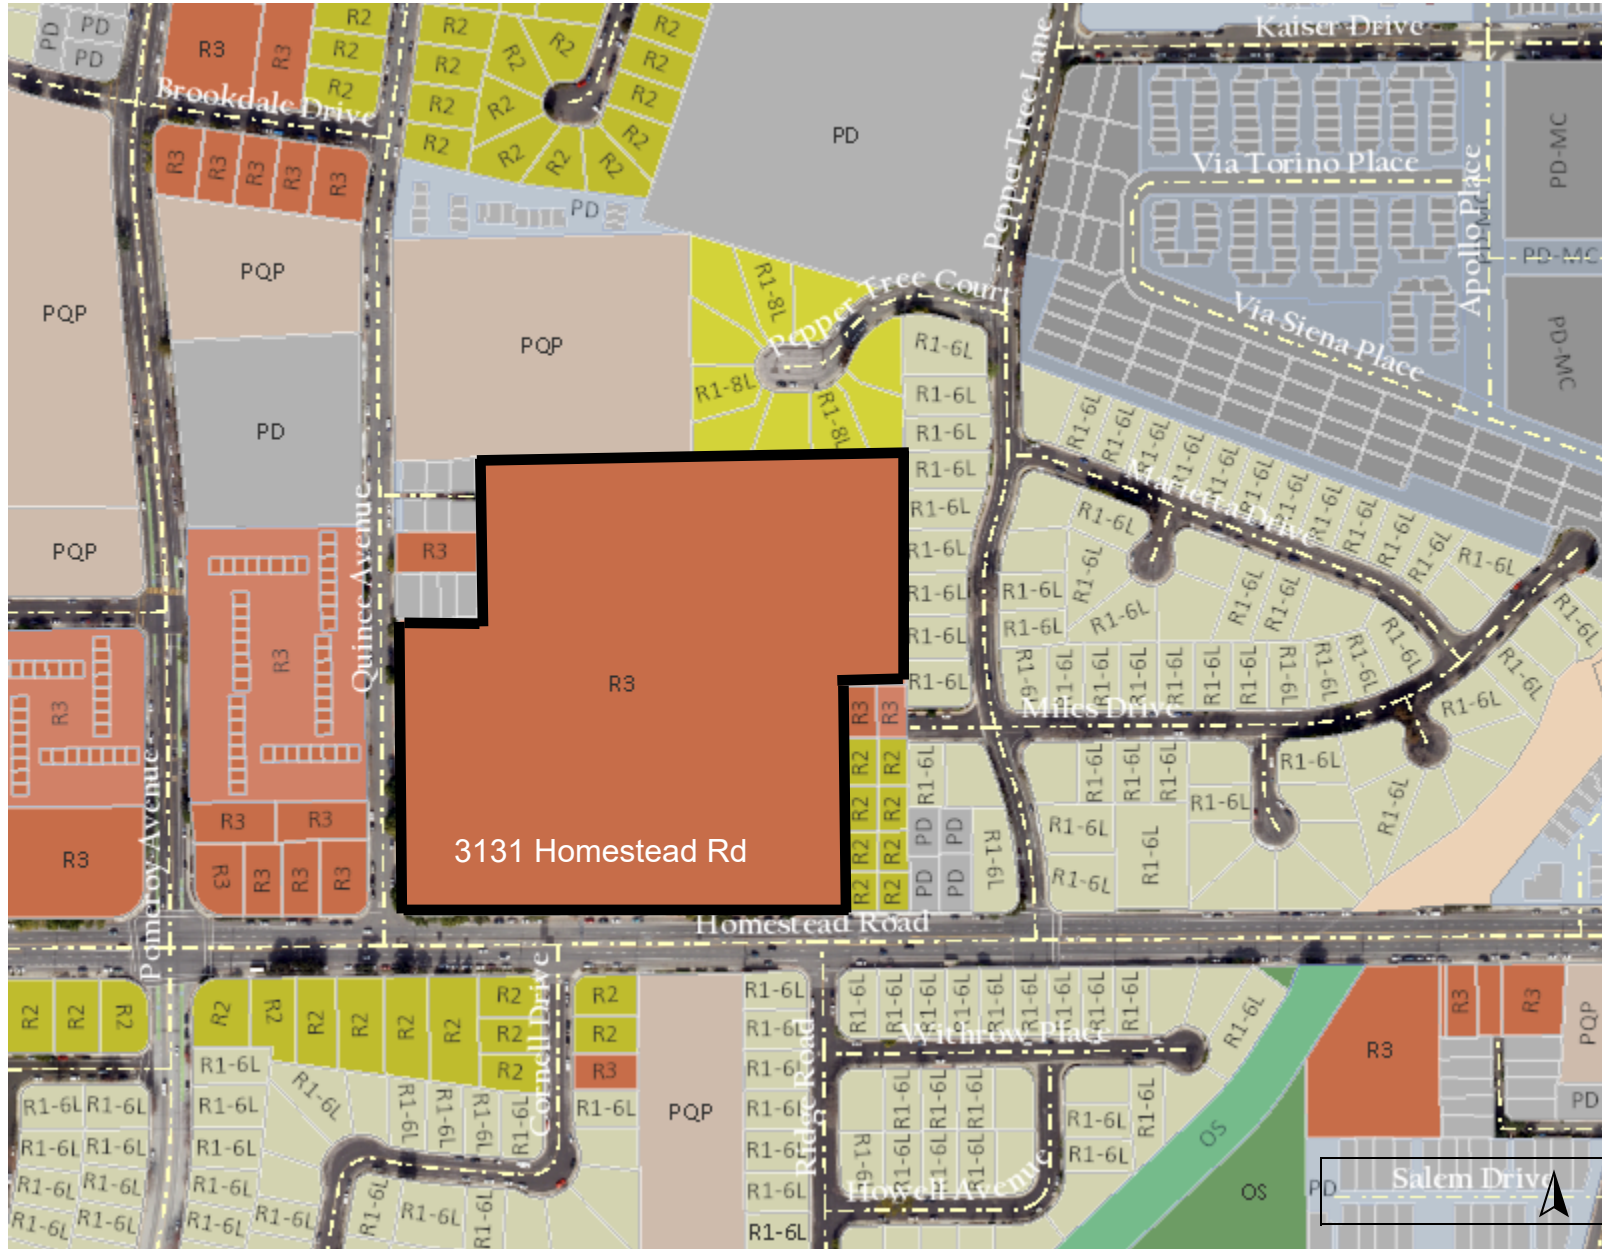

# Zoning Vicinity Map - 3131 Homestead Road

## Legend

### Base Layers

Streets

Air Parcels

Land Parcels

-  Land Parcels
-  Flood Control Easement
-  Right of Ways
-  Common Areas

#### Zoning Codes

-  Single Family
-  Single Family - Larger Lot
-  Residential Duplex
-  Medium-Density Multiple Dwelling
-  Planned Development
-  Planned Development - Master Community
-  Public or Quasi-Public