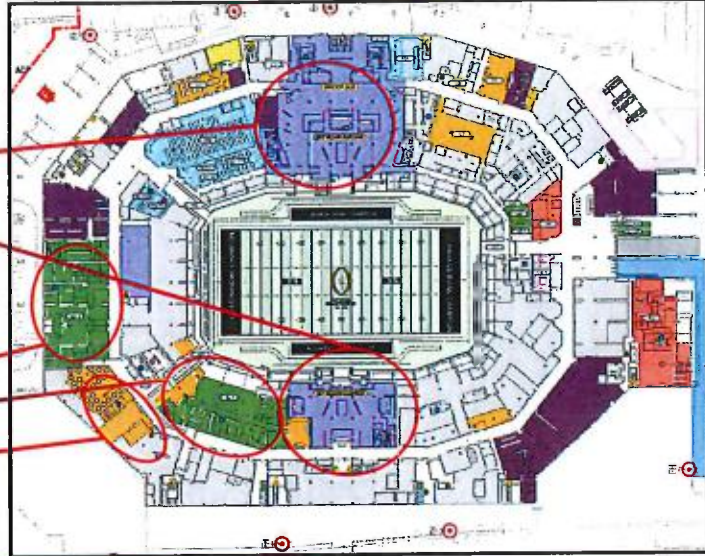

Levi's Stadium 100 Level

- Premium Spaces
  - F&B Hospitality
- Game Operations (Locker Rooms/Officials)
  - Orange Bowl – Auxiliary LR
  - Cotton Bowl Winner – Visiting Team LR
- Field Photographers

ONE REGION. ONE GOAL. ONE CHAMPION.

13

College Football Playoff Premium Packages

- Gold/Black Package Hospitality
  - 49ers Museum
  - 1pm - 4:30pm, tentative
- White Hospitality
  - Michael Mina's Tailgate/Bourbon Pub/Bourbon Steakhouse
  - 1pm - 4:30pm, tentative
- Private space locations on hold for Playoff Premium
  - Levi's 501 club (north and south spaces)
  - Conference suites (TBD)

*If interested in any of the above packages, contact Alfred White, awhite@collegefootballplayoff.com

ONE REGION. ONE GOAL. ONE CHAMPION.

14