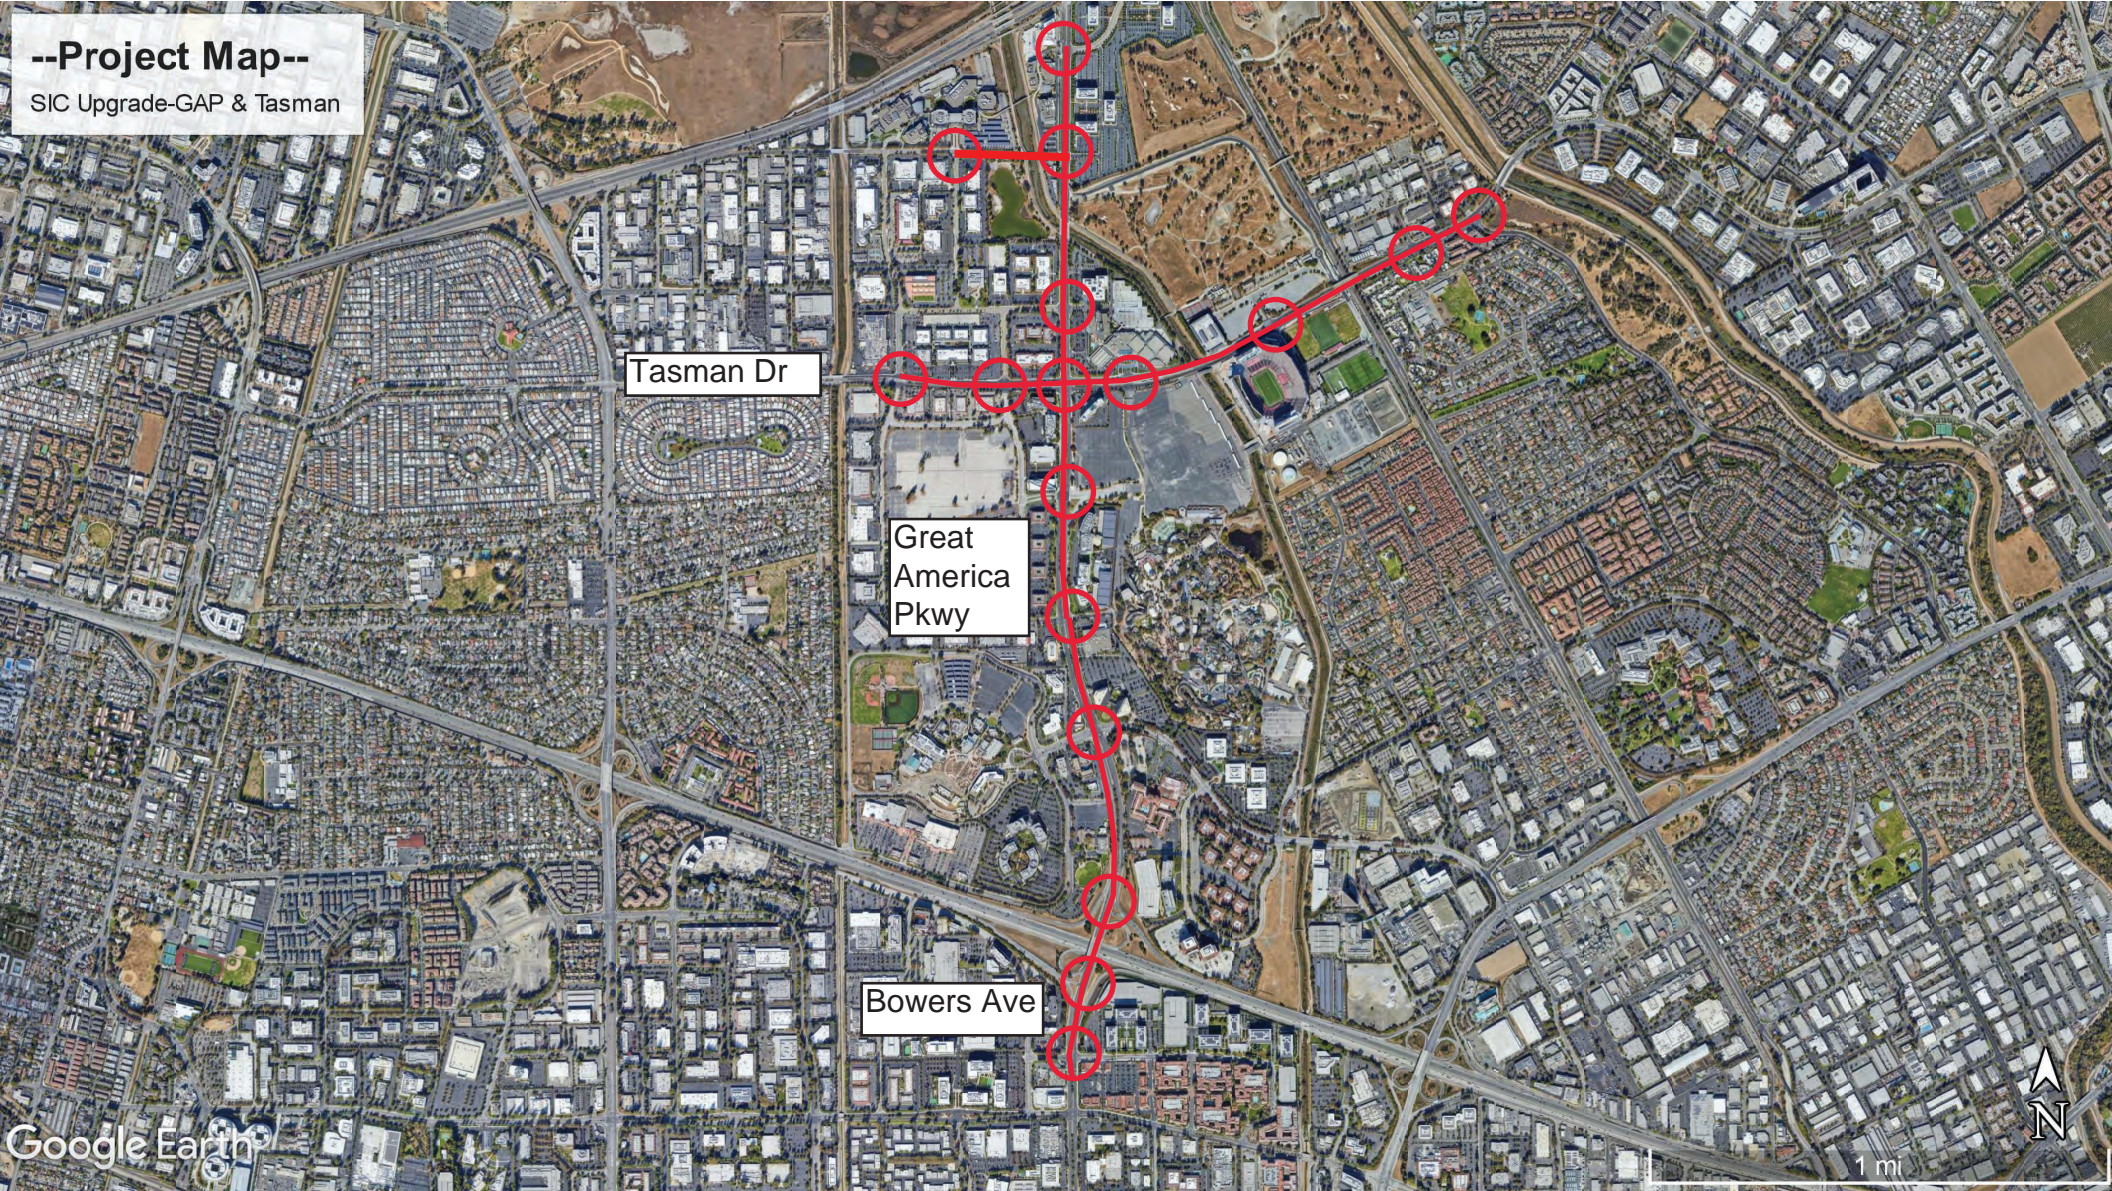

**--Project Map--**

SIC Upgrade-GAP & Tasman

Legend:

Fiber optic connection ———

Traffic Signal ○