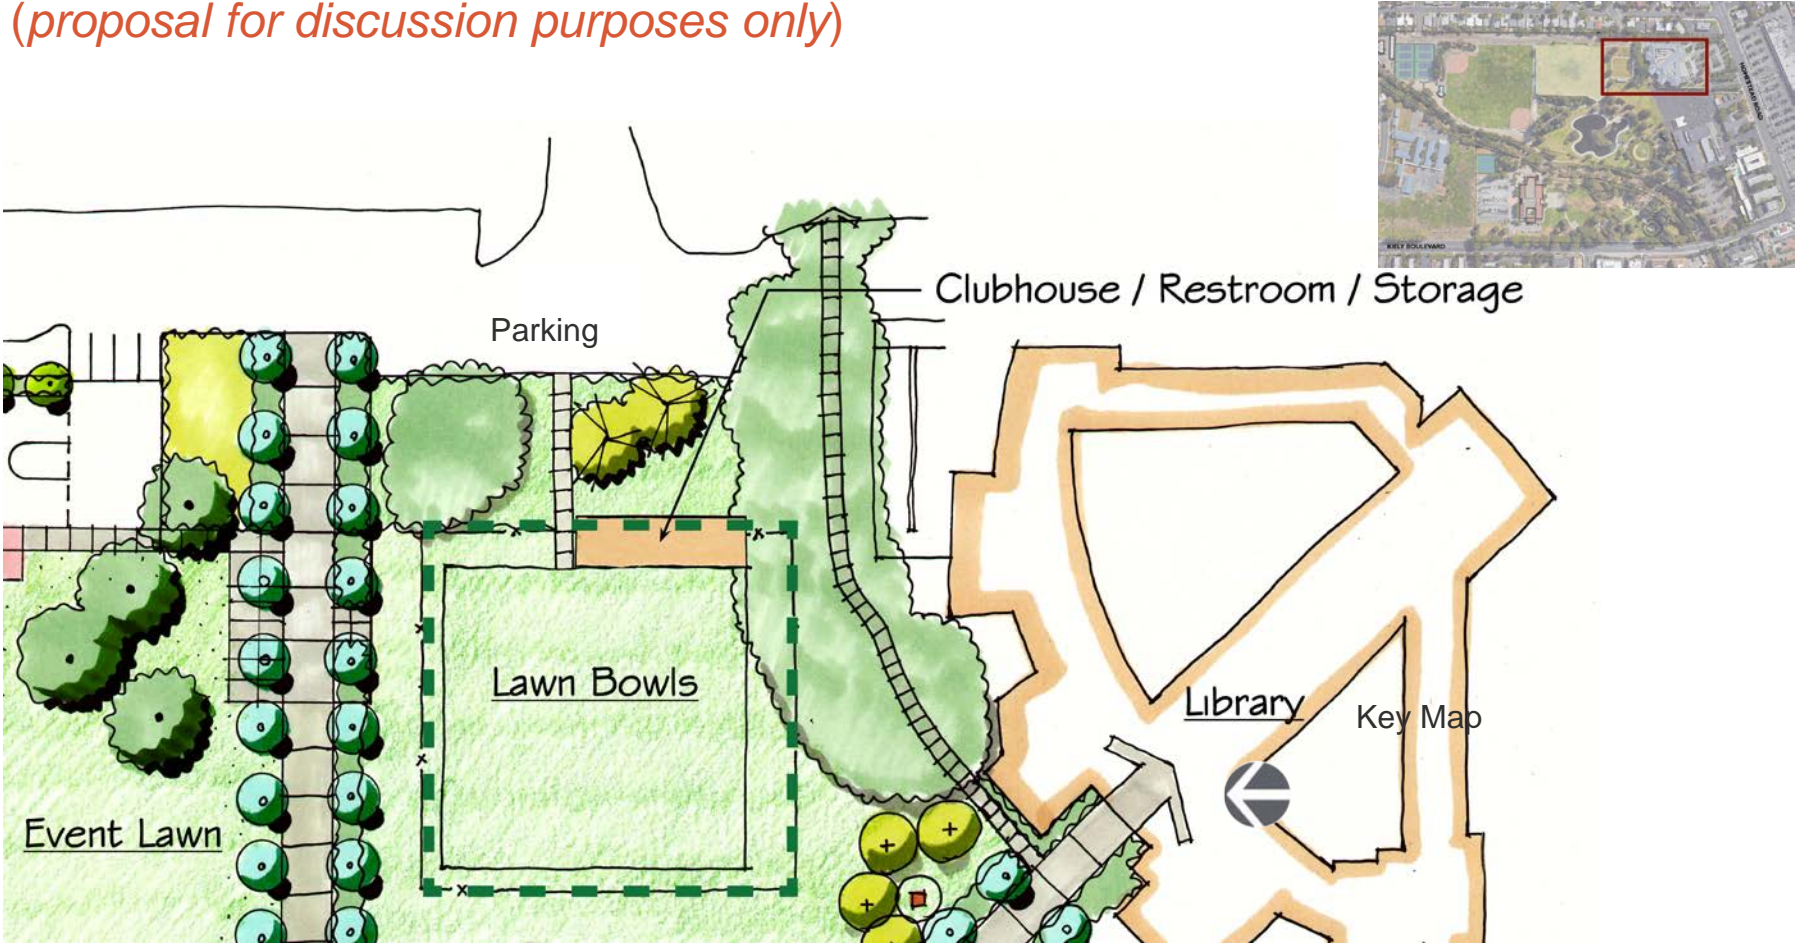

Central Park Master Plan Update

Potential Project: Lawn Bowls Clubhouse

Alternative - Replace Clubhouse, Relocate to East side of Lawn Bowls Green
(proposal for discussion purposes only)

Central Park Master Plan Update

Potential Project: Lawn Bowls Clubhouse

Alternative- Replace Clubhouse, Relocate to North East side of Lawn Bowls Green
(proposal for discussion purposes only)