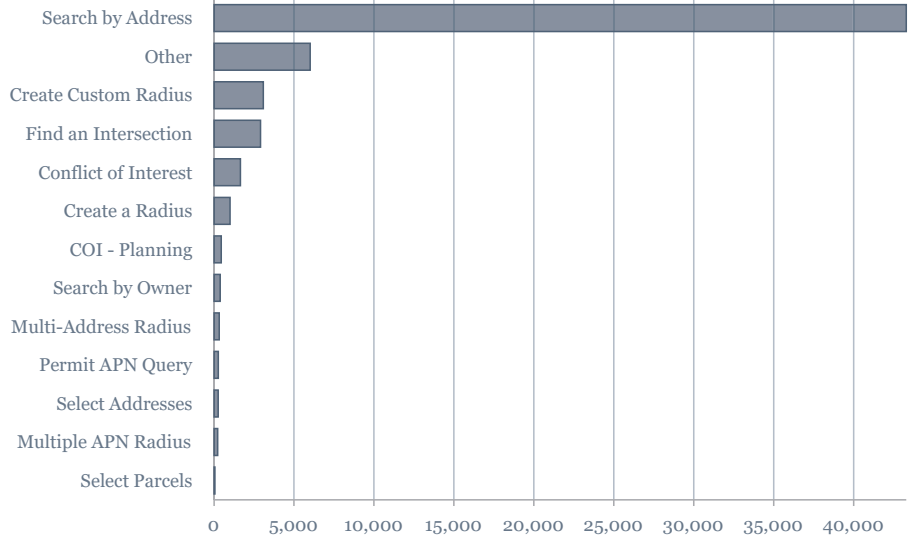

Enterprise Geospatial Program Activity

October 16, 2021 - May 15, 2022

Enterprise Geospatial Repository

InfoMap (<http://infomap.santaclaraca.gov/>) provides City Staff easy access to up-to-date and accurate GIS data, and printable maps and reports. These services and their supporting data facilitate operations in land records, public works, fire services, emergency management, law enforcement, planning and development, elections, health and human services, and many others.

MapSantaClara (<https://map.santaclaraca.gov/>), an interactive city map, provides the City's residents, businesses, and developers with quick access to information about Santa Clara.

Addresses Updated

1,662 Address Updates

InfoMap Usage by Functionality

EGR Record Count by Department

MapSantaClara Usage

22,116 visits/requests

MapSantaClara Usage by Functionality