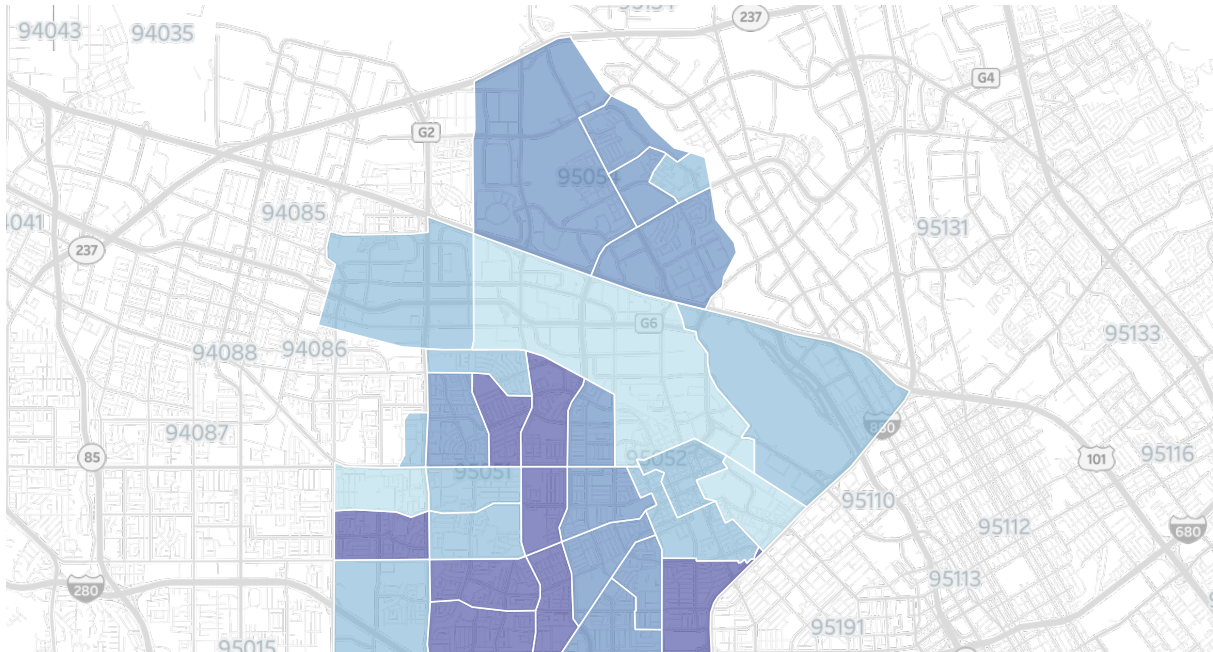

Self-Response by Census Tract

Click icon to open or close the share menu

This map features self-response rates from households that responded to the 2020 Census online, by mail, or by phone. Rates can be viewed in [rankings here](#).

Santa Clara, California
Self-Response

70.0%

Tract 5049.02
Self-Response

70.9%

Select Mode
Total

Select State
California

Select City
Santa Clara

Geographies

Return to State

County

City

Census Tract

Congressional District

Town and Township

Tribal Area

Operational Updates

Historical Data

Shape your future
START HERE > **United States[®]
Census
2020**

Self-Response Rate (%)

Tract 5049.02, Santa Clara Self-Response Rate

Email us at responseratemap@census.gov
Responses received as of 7/1/2020.
[Click here for technical details](#)