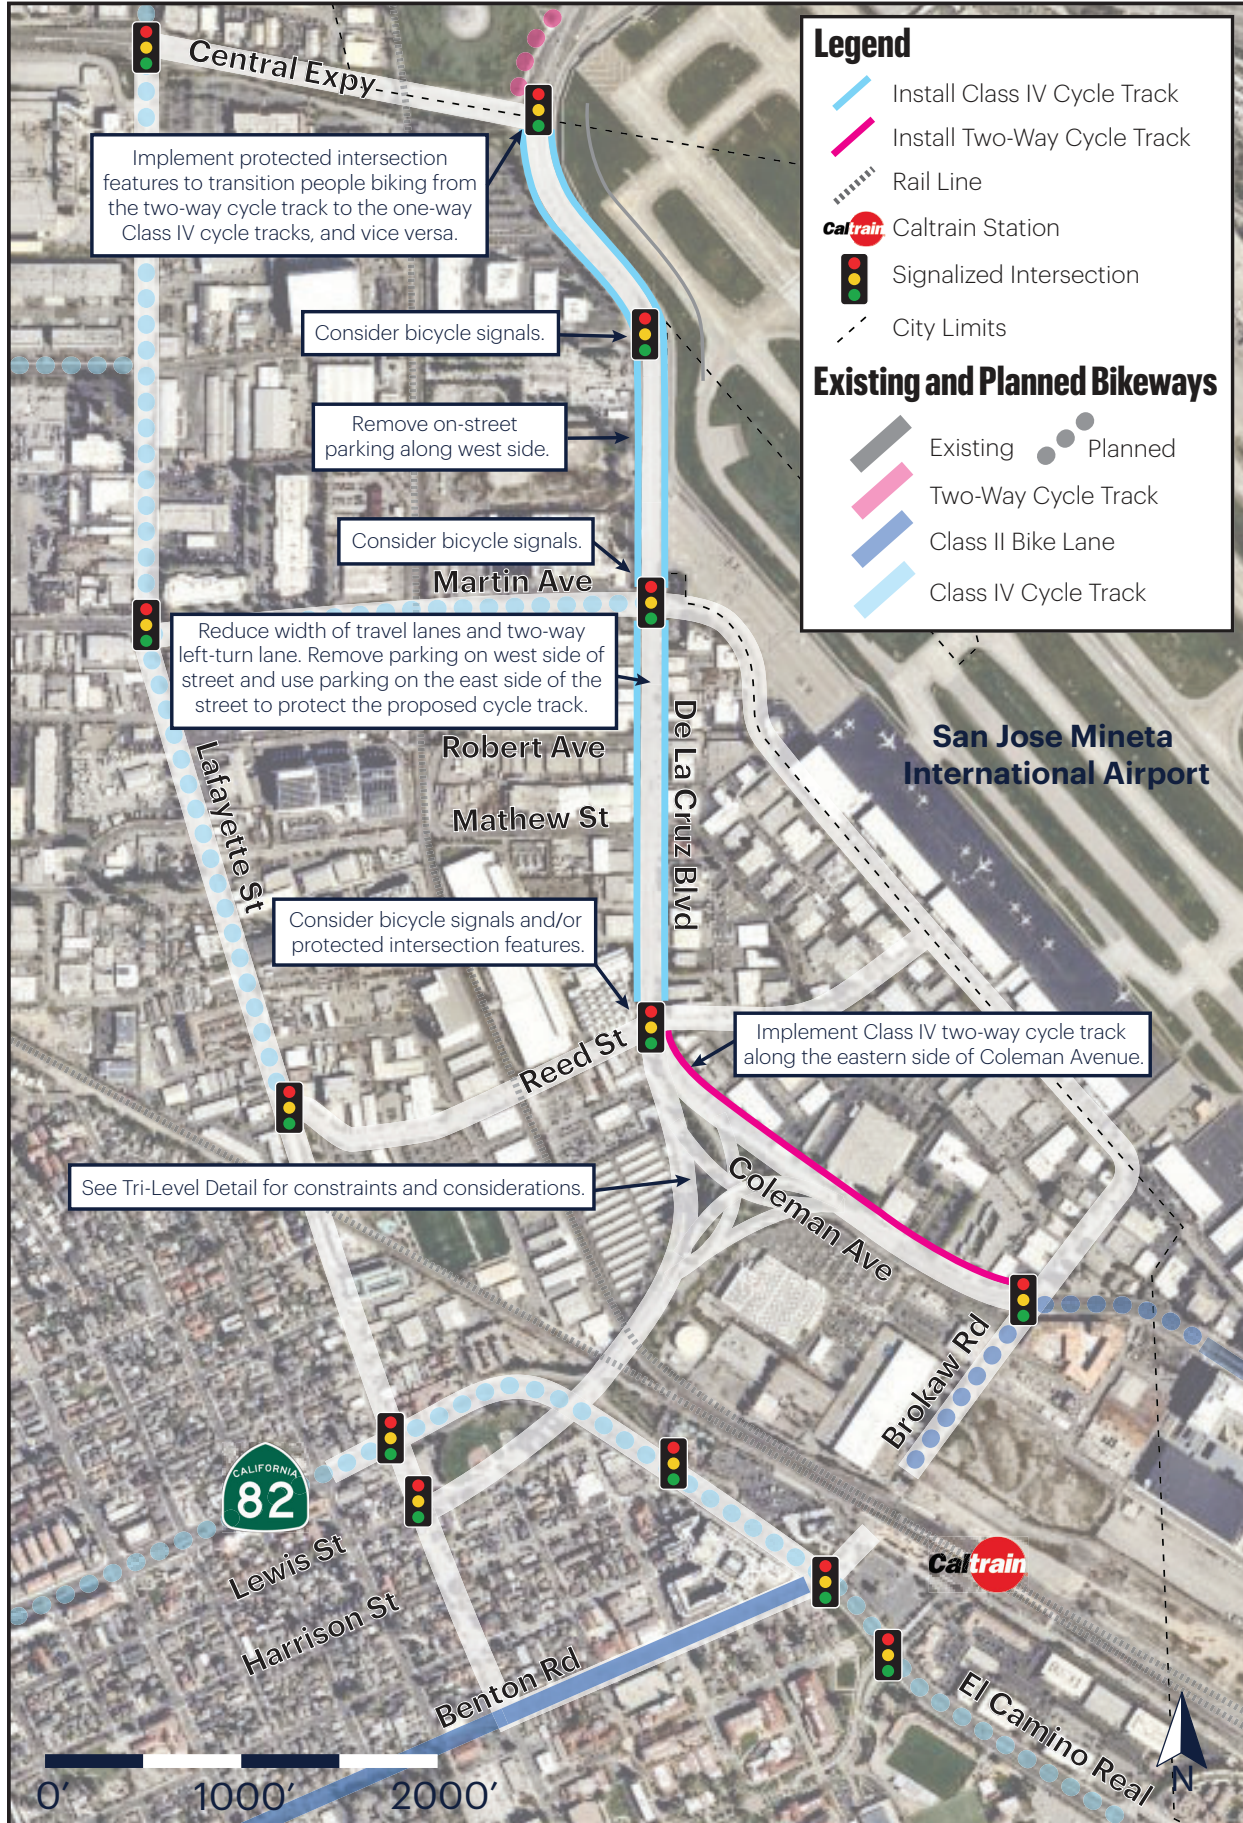

# Existing & Planned Network

De La Cruz Boulevard and Coleman Avenue Bike Planning Project

City of Santa Clara

# Corridor Concept A

De La Cruz Boulevard and Coleman Avenue Bike Planning Project

City of Santa Clara

# Corridor Concept B

De La Cruz Boulevard and Coleman Avenue Bike Planning Project

City of Santa Clara