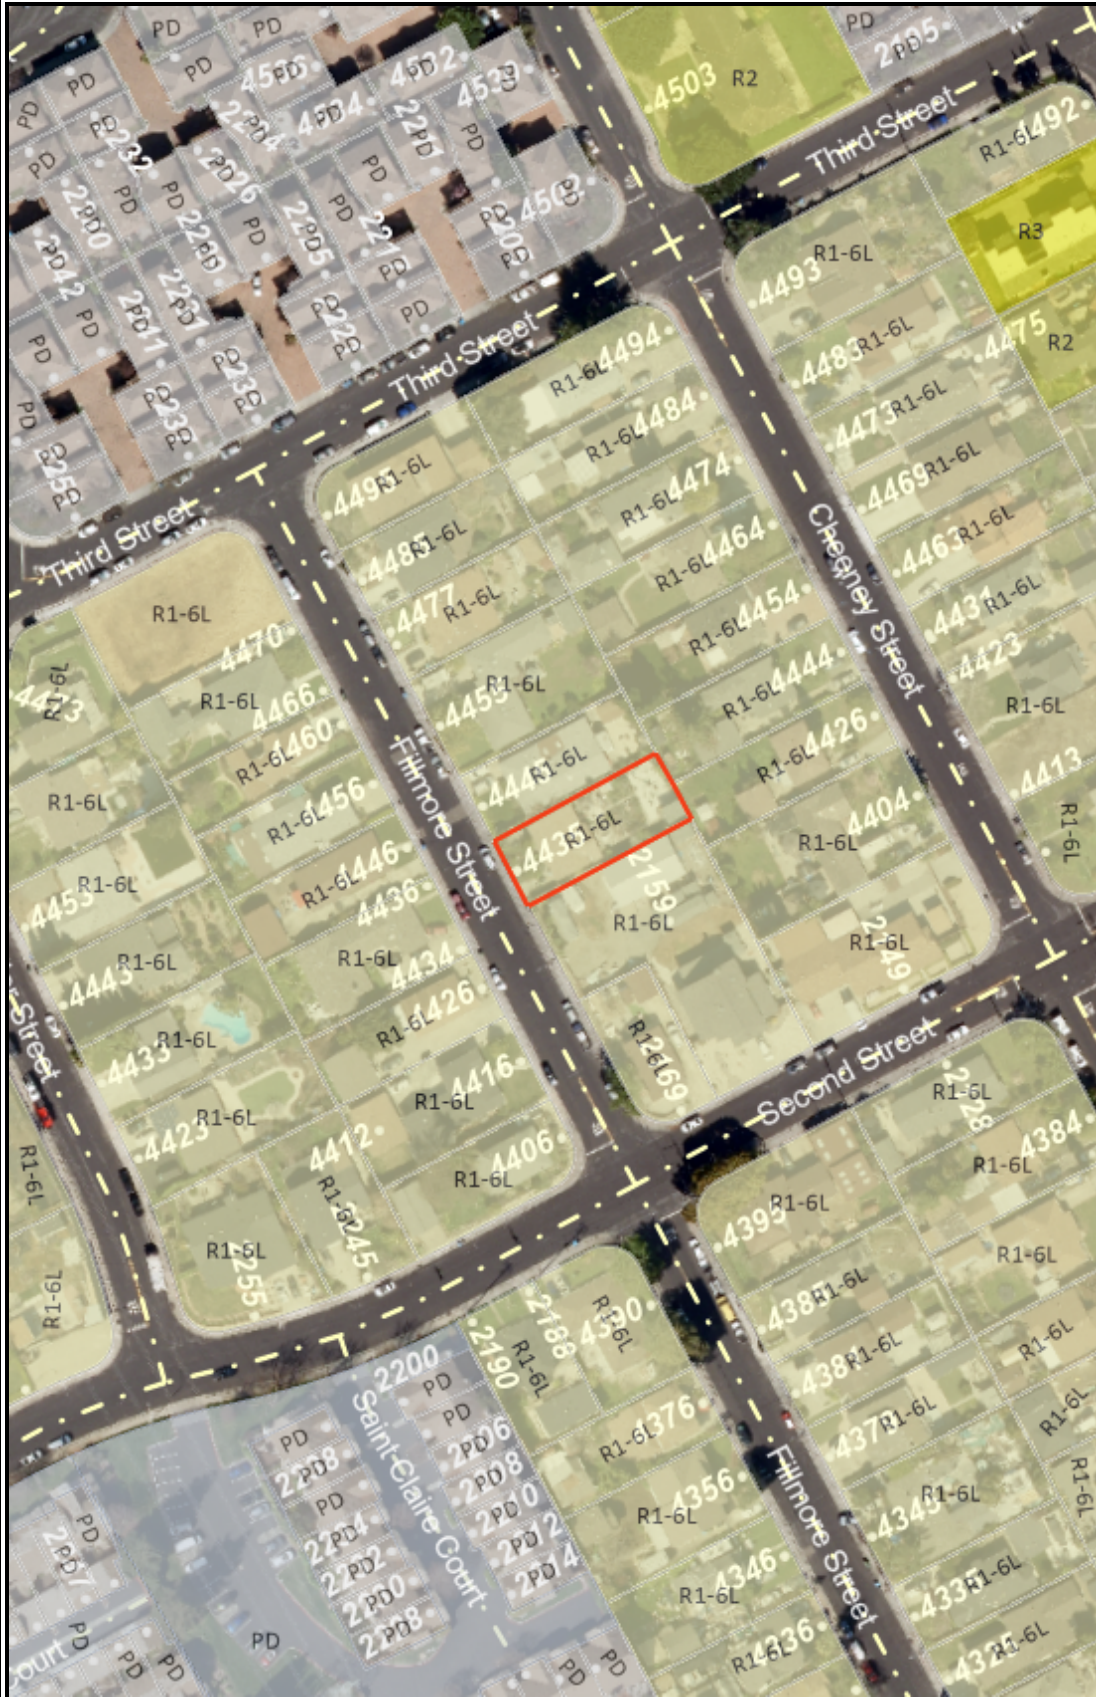

Vicinity Map (Zoning) - 4435 Fillmore Street

Legend

Zoning

Land Parcels

- PD - Planned Development
- R1 - Single-Family Residential
- R2 - Low-Density Residential
- R3 - Medium Density Residential

Base Layers

Site Addresses

- Place
- Single

Land Parcels

- Land Parcels
- Common Areas

Streets

-

Notes

created on 04/15/2026 16:16:37