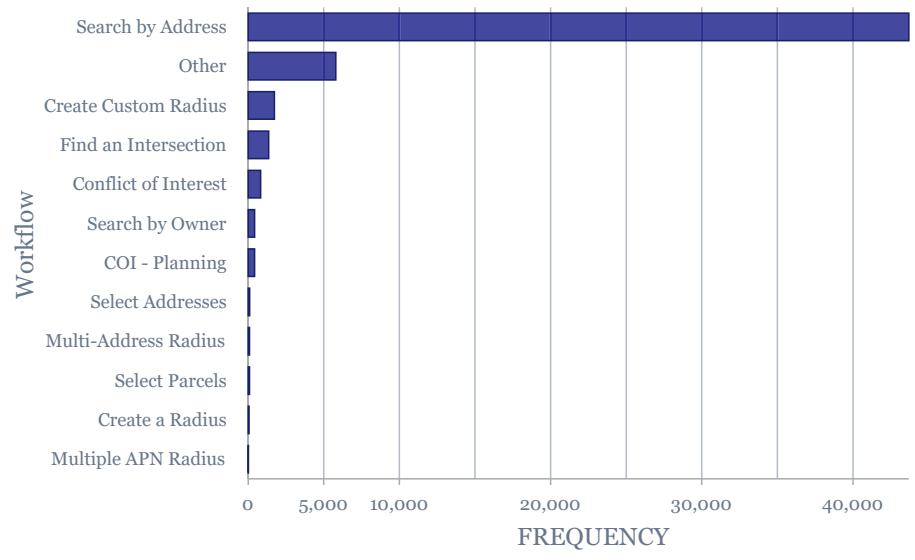

InfoMap Usage by Functionality