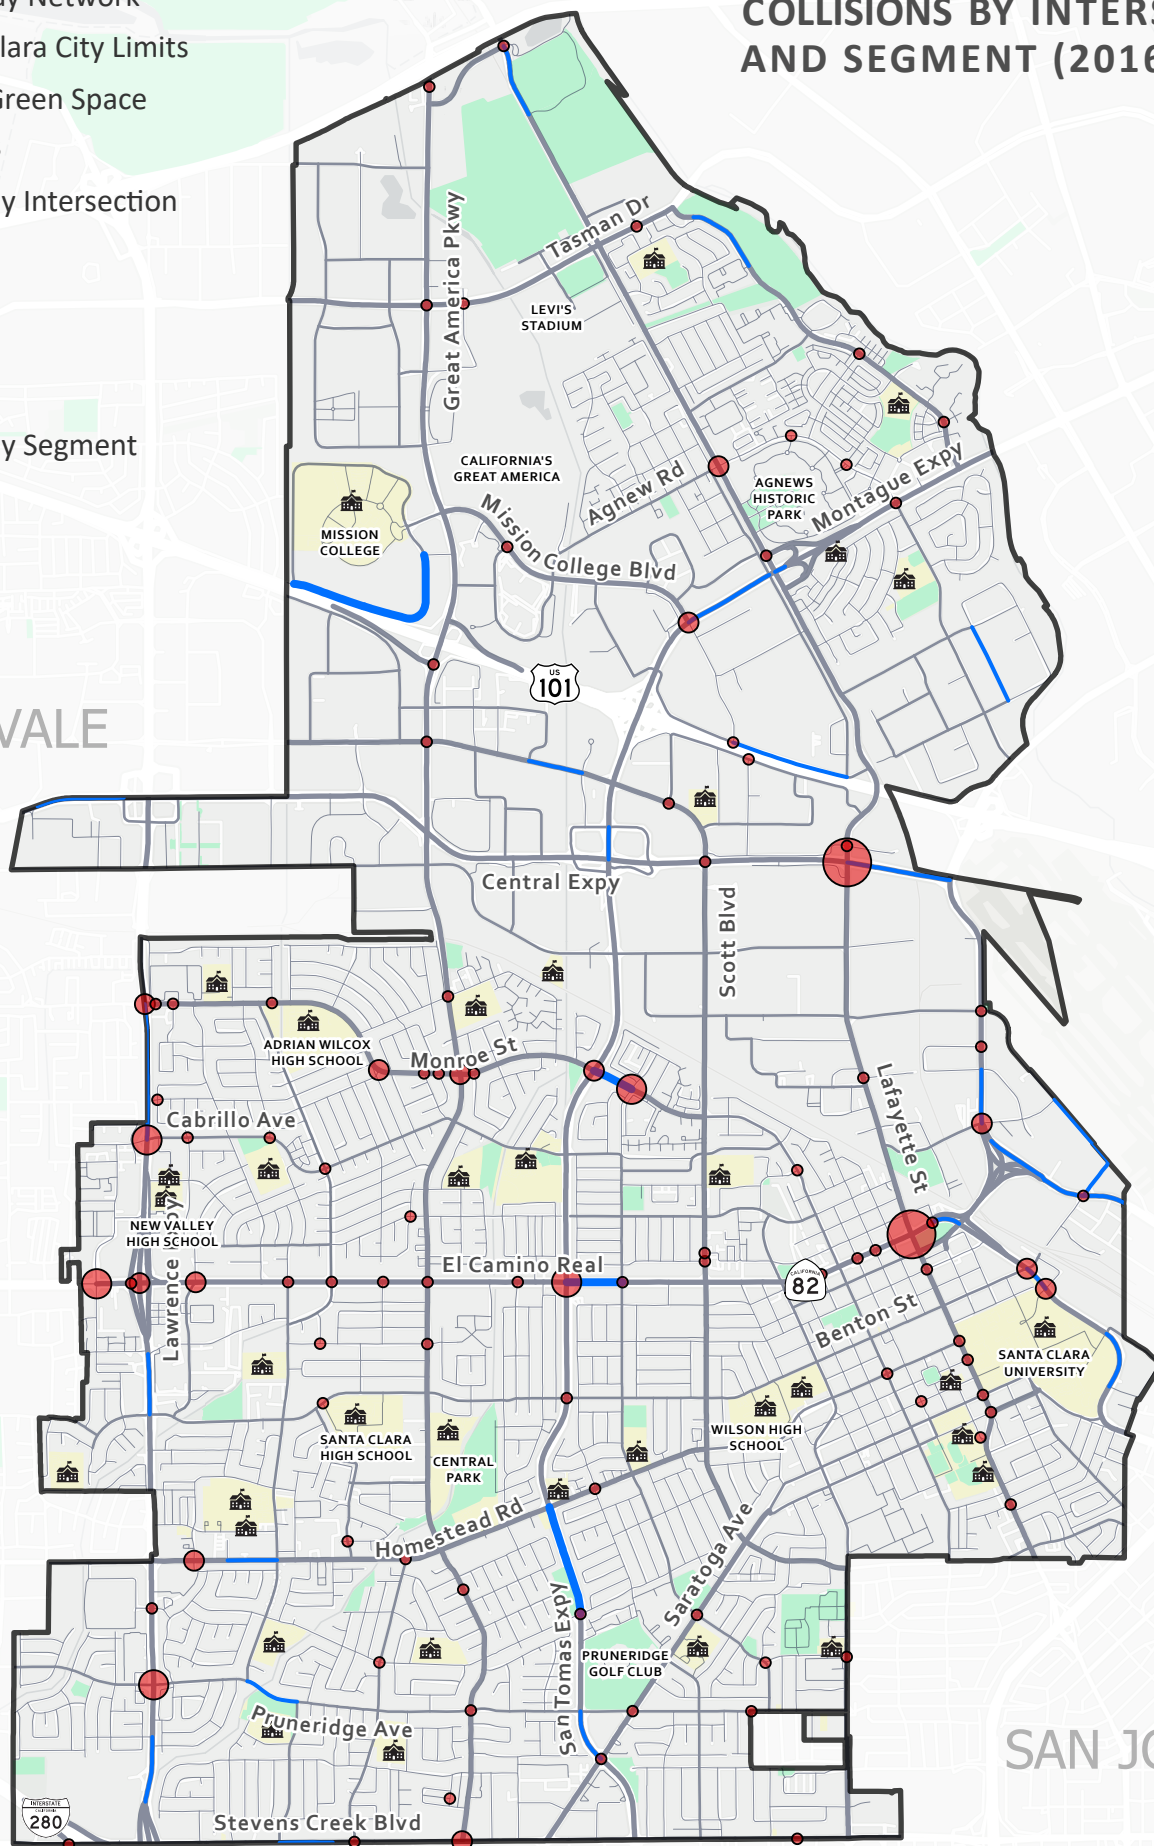

# CITYWIDE FATALITIES & SEVERE INJURY COLLISIONS BY INTERSECTION AND SEGMENT (2016 - 2023)

-  Roadway Network
-  Santa Clara City Limits
-  Parks/Green Space
-  Schools

## K+SI Crashes by Intersection

-  1
-  2
-  3
-  4

## K+SI Crashes by Segment

-  1
-  2

SUNNYVALE

SAN JOSE