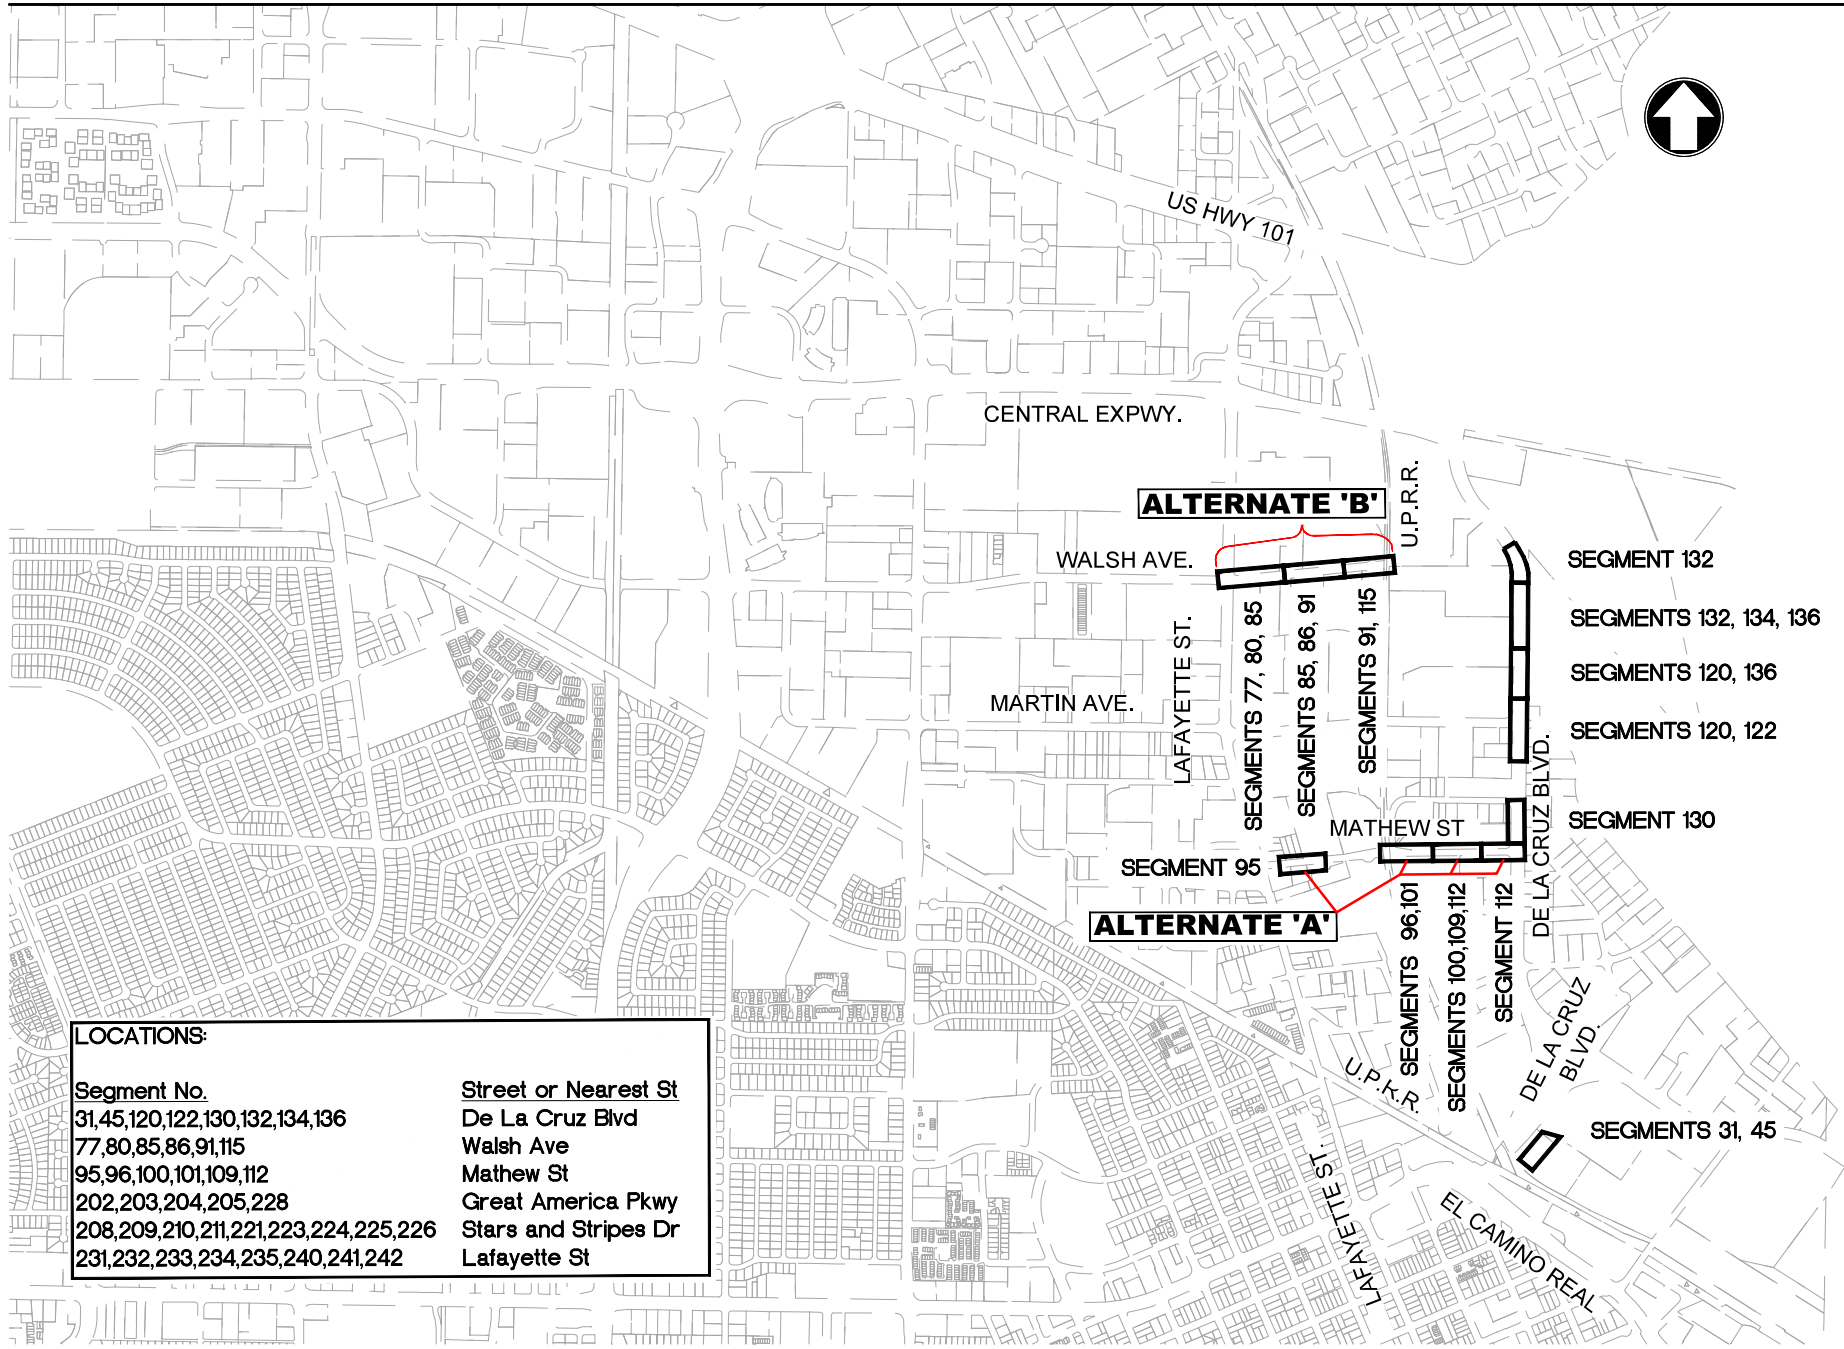

Segment No.	Street or Nearest St
31,45,120,122,130,132,134,136	De La Cruz Blvd
77,80,85,86,91,115	Walsh Ave
95,96,100,101,109,112	Mathew St
202,203,204,205,228	Great America Pkwy
208,209,210,211,221,223,224,225,226	Stars and Stripes Dr
231,232,233,234,235,240,241,242	Lafayette St

LOCATIONS:

Segment No.	Street or Nearest St
31,45,120,122,130,132,134,136	De La Cruz Blvd
77,80,85,86,91,115	Walsh Ave
95,96,100,101,109,112	Mathew St
202,203,204,205,228	Great America Pkwy
208,209,210,211,221,223,224,225,226	Stars and Stripes Dr
231,232,233,234,235,240,241,242	Lafayette St