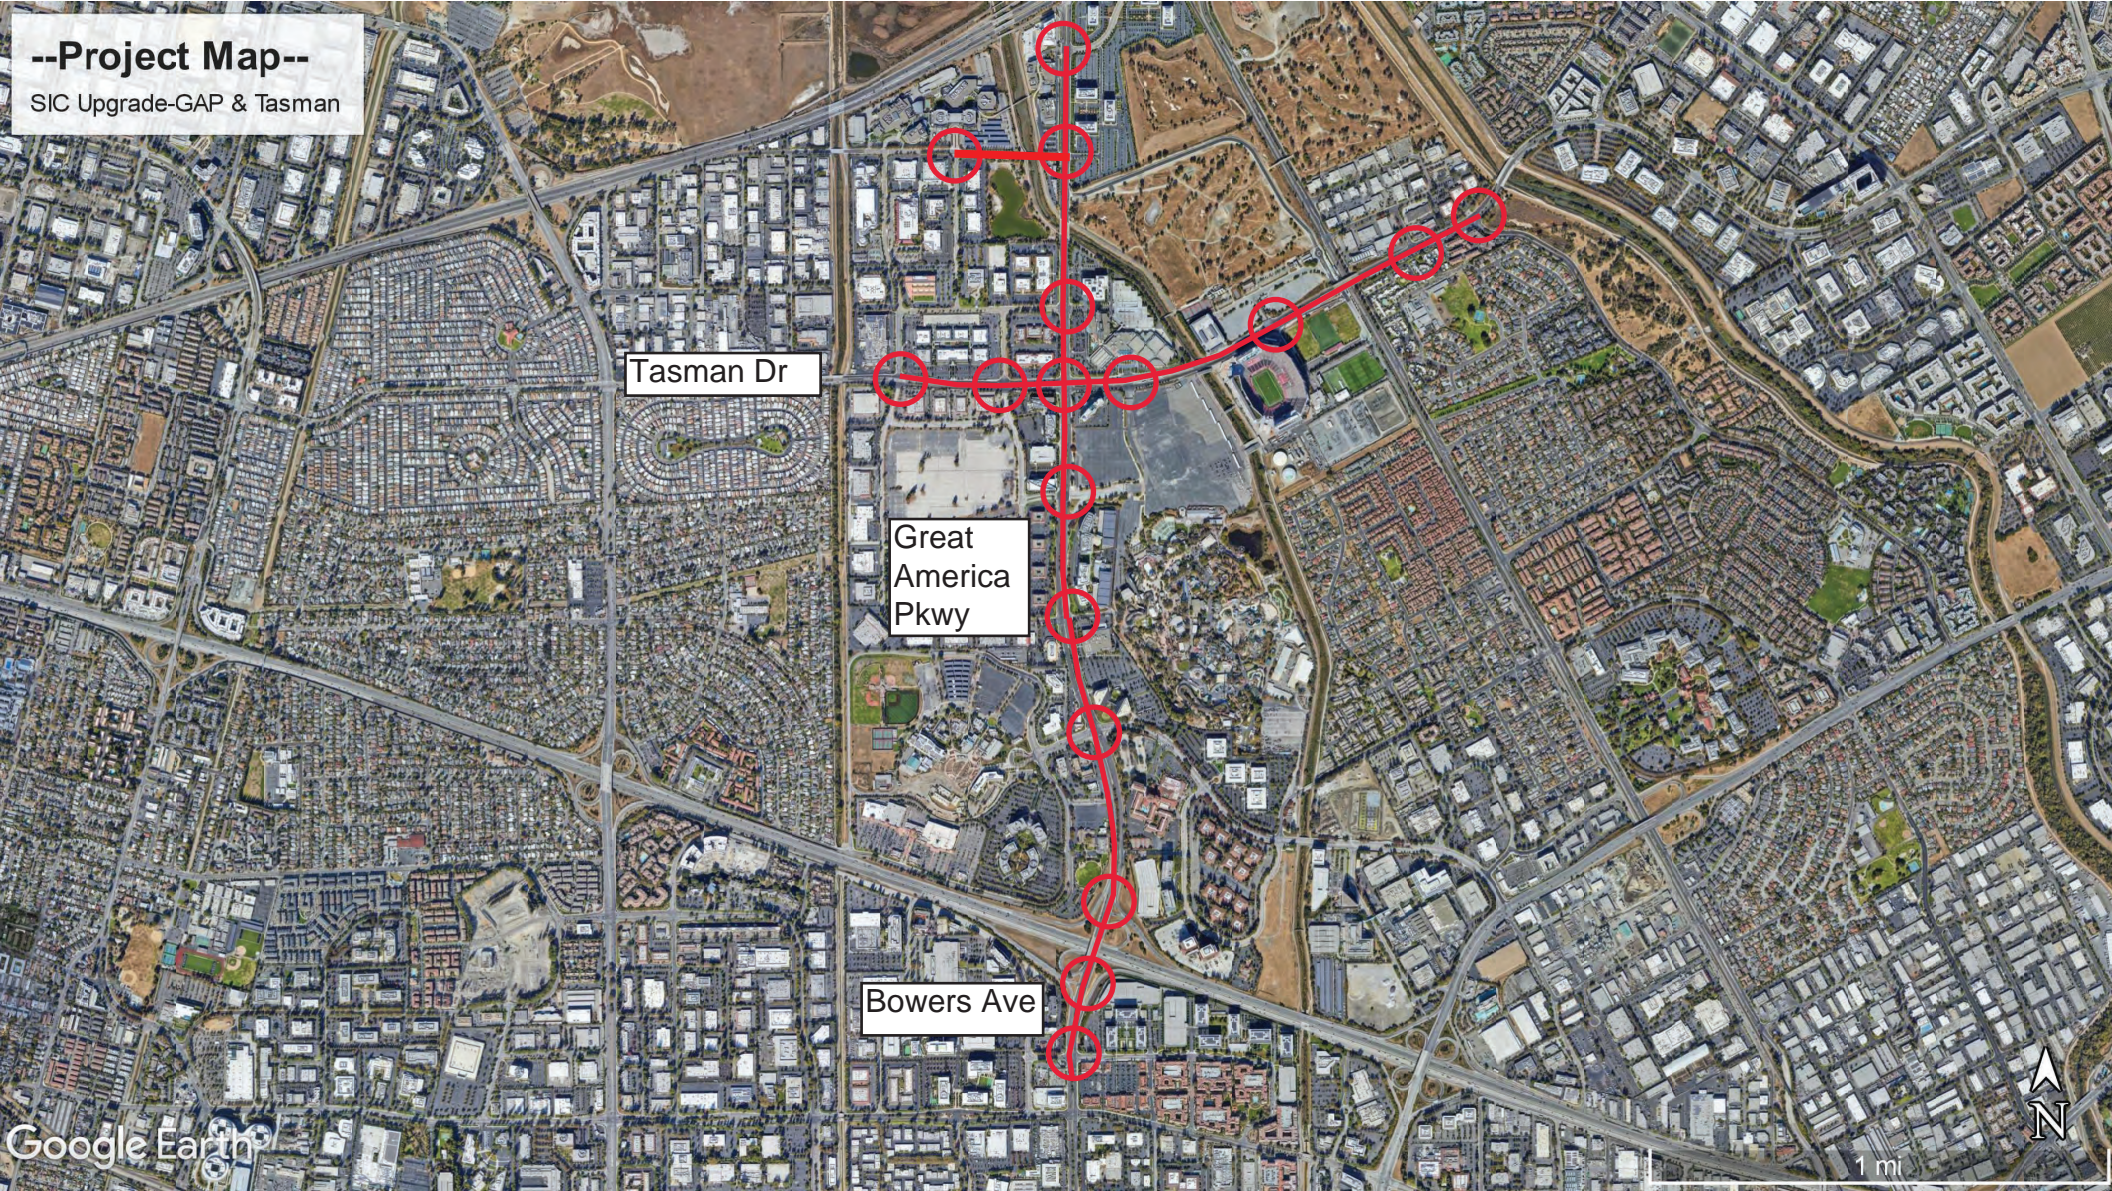

--Project Map--

SIC Upgrade-GAP & Tasman

Legend:

Fiber optic connection 

Traffic Signal 