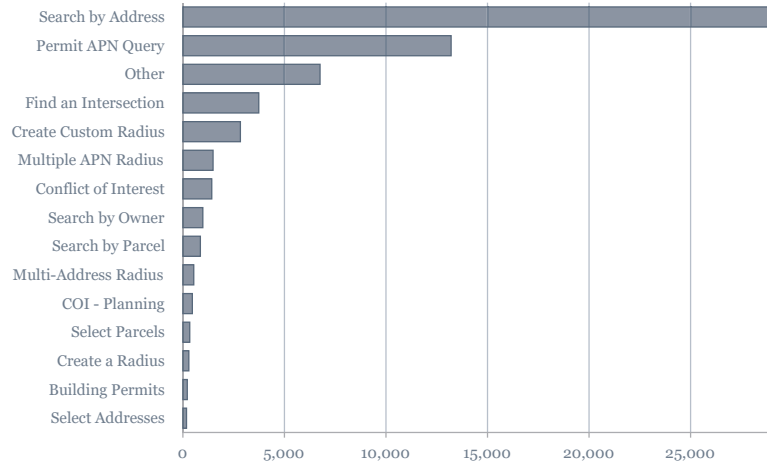

Enterprise Geospatial Program Activity

May 1, 2021 - October 15, 2021

Enterprise Geospatial Repository

InfoMap (<http://infomap.santaclaraca.gov/>) provides City Staff easy access to up-to-date and accurate GIS data, and printable maps and reports. These services and their supporting data facilitate operations in land records, public works, fire services, emergency management, law enforcement, planning and development, elections, health and human services, and many others.

MapSantaClara (<https://map.santaclaraca.gov/>), an interactive city map, provides the City's residents, businesses, and developers with quick access to information about Santa Clara.

Addresses Updated

2,590 Address Updates

InfoMap Usage by Functionality

EGR Record Count by Department

MapSantaClara Usage by County

18,656 visits/requests

Santa Clara	13048
Los Angeles	5104
Sacramento	362
San Francisco	75
Alameda	34
San Joaquin	17
Santa Barbara	10
San Diego	6