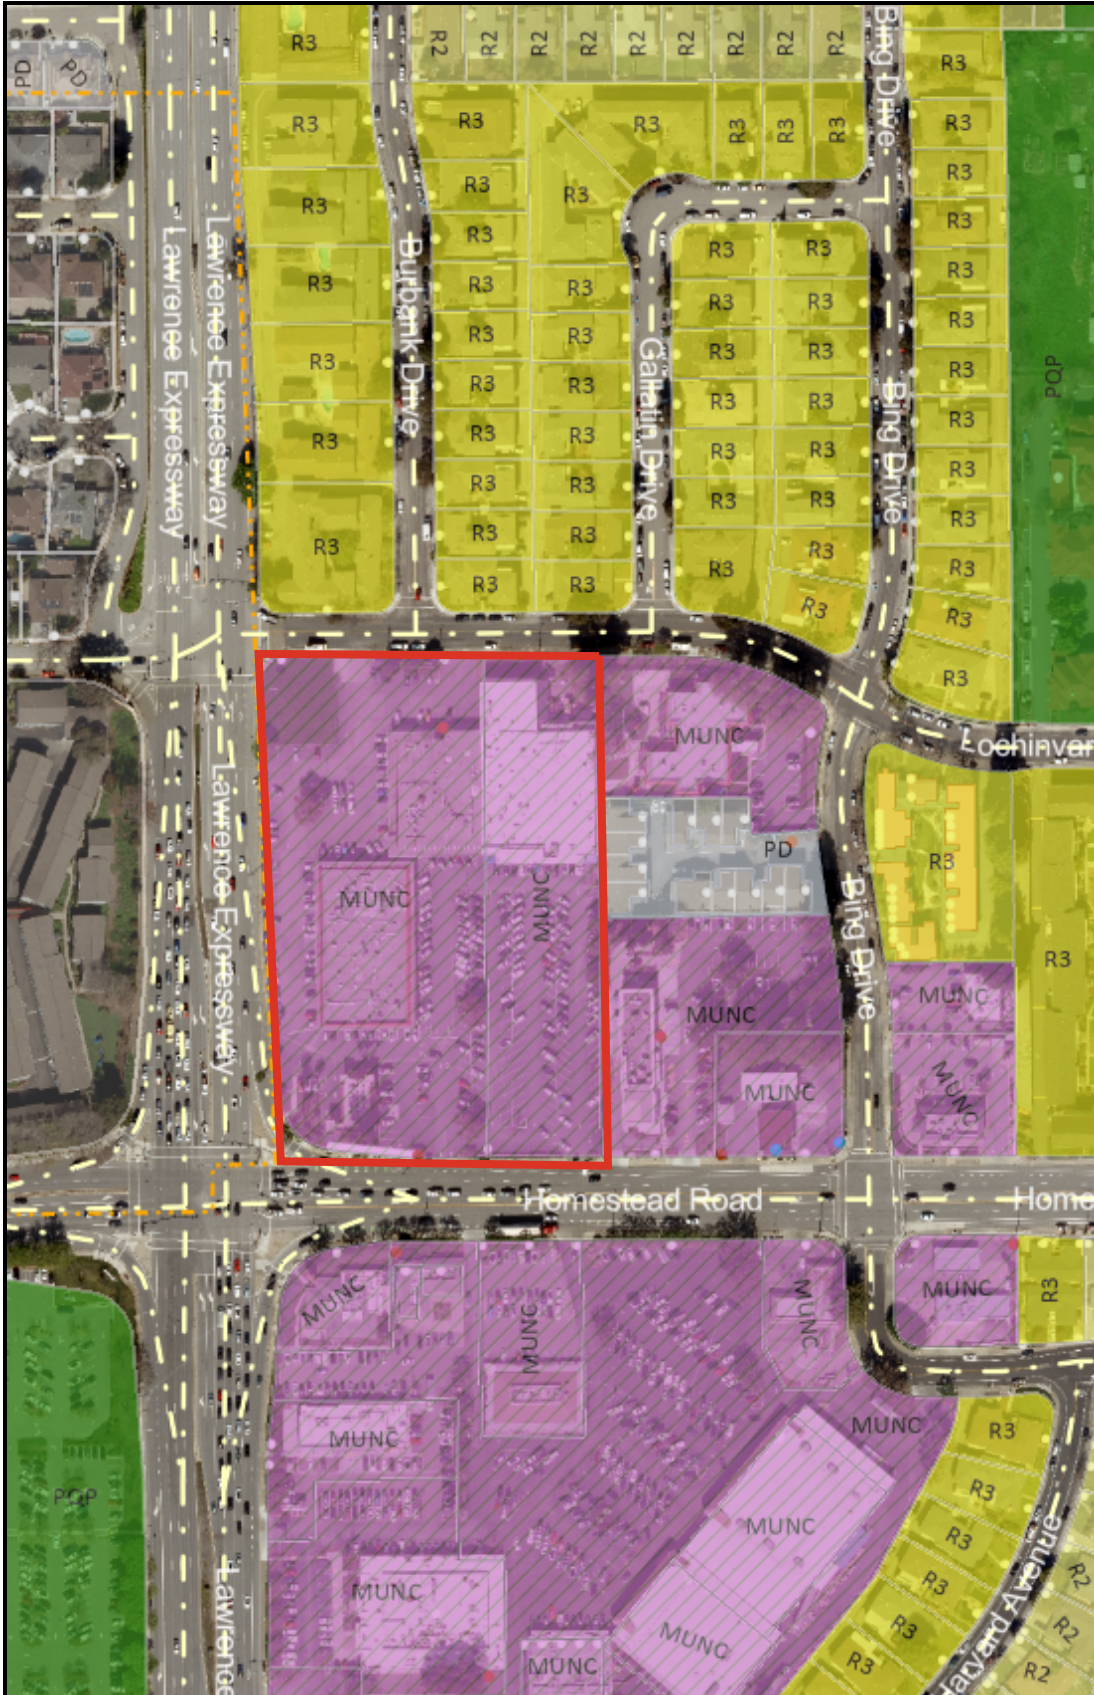

### Vicinity Map (Zoning) - 3521 and 3591 Homestead Road

##### Zoning

##### Land Parcels

- MUNC - Mixed Use-Neighborhood
- Commercial
- PD - Planned Development
- PQP - Public/Quasi Public
- R1 - Single-Family Residential
- R2 - Low-Density Residential
- R3 - Medium Density Residential

##### Site Addresses

- Multiple
- Single
- Transit
- Utility