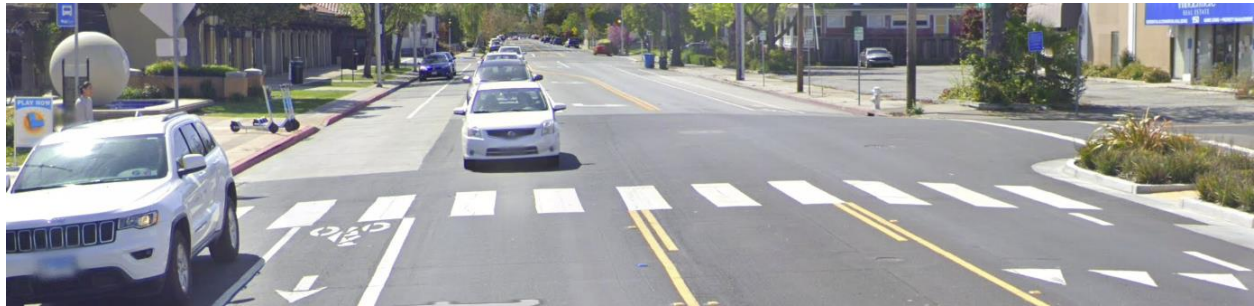

ATTACHMENT 1 Rainbow Crosswalk Project Potential Locations

Location 1: Franklin Mall, Monroe Street @ Franklin Street

Location 2: Near City Hall, Warburton Avenue crosswalk at City Hall to Triton Museum