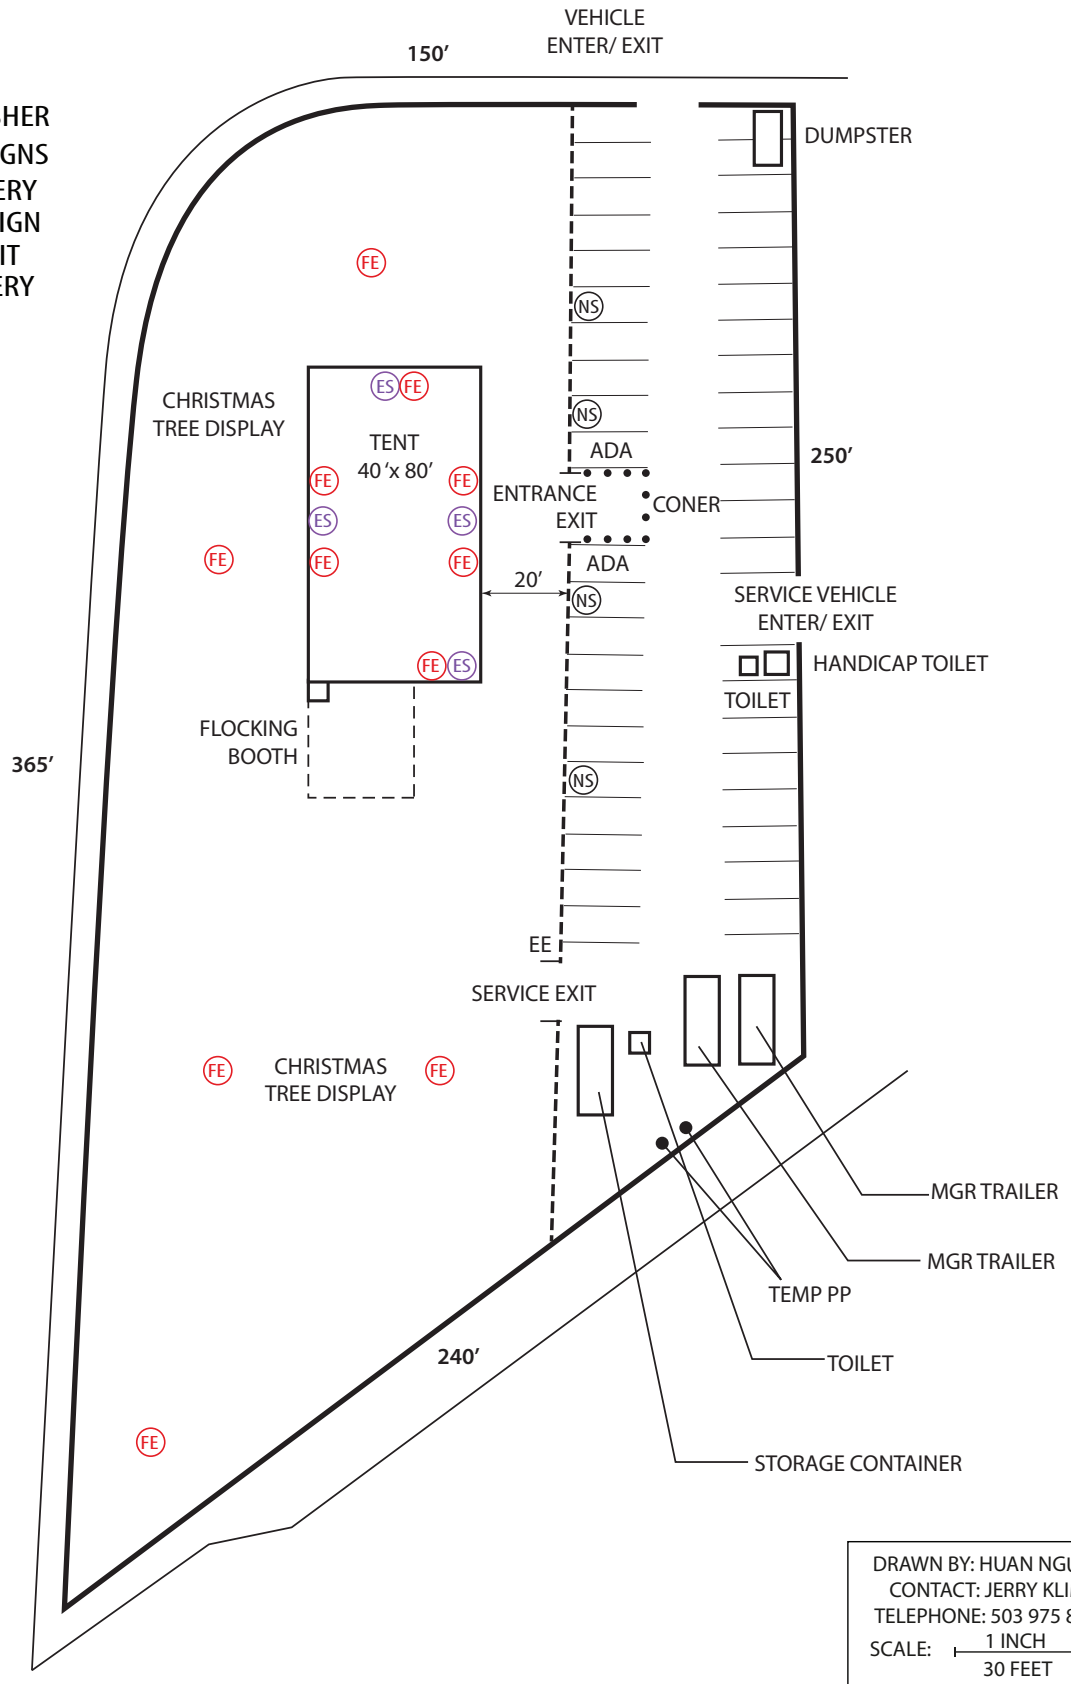

ABC TREE FARMS CHRISTMAS TREES 3590 BENTON STREET APN 290-22-154

BENTON STREET

- ⓕ = FIRE EXTINGUISHER
- Ⓝ = NO SMOKING SIGNS
- ⓔ = LIGHT UP BATTERY BACK UP EXIT SIGN
- ⓔⓔ = EMERGENCY EXIT LIGHT UP BATTERY BACK UP

LAWRENCE EXPRESSWAY

DRAWN BY: HUAN NGUYEN
CONTACT: JERRY KLIMA
TELEPHONE: 503 975 8733
SCALE: 1 INCH = 30 FEET