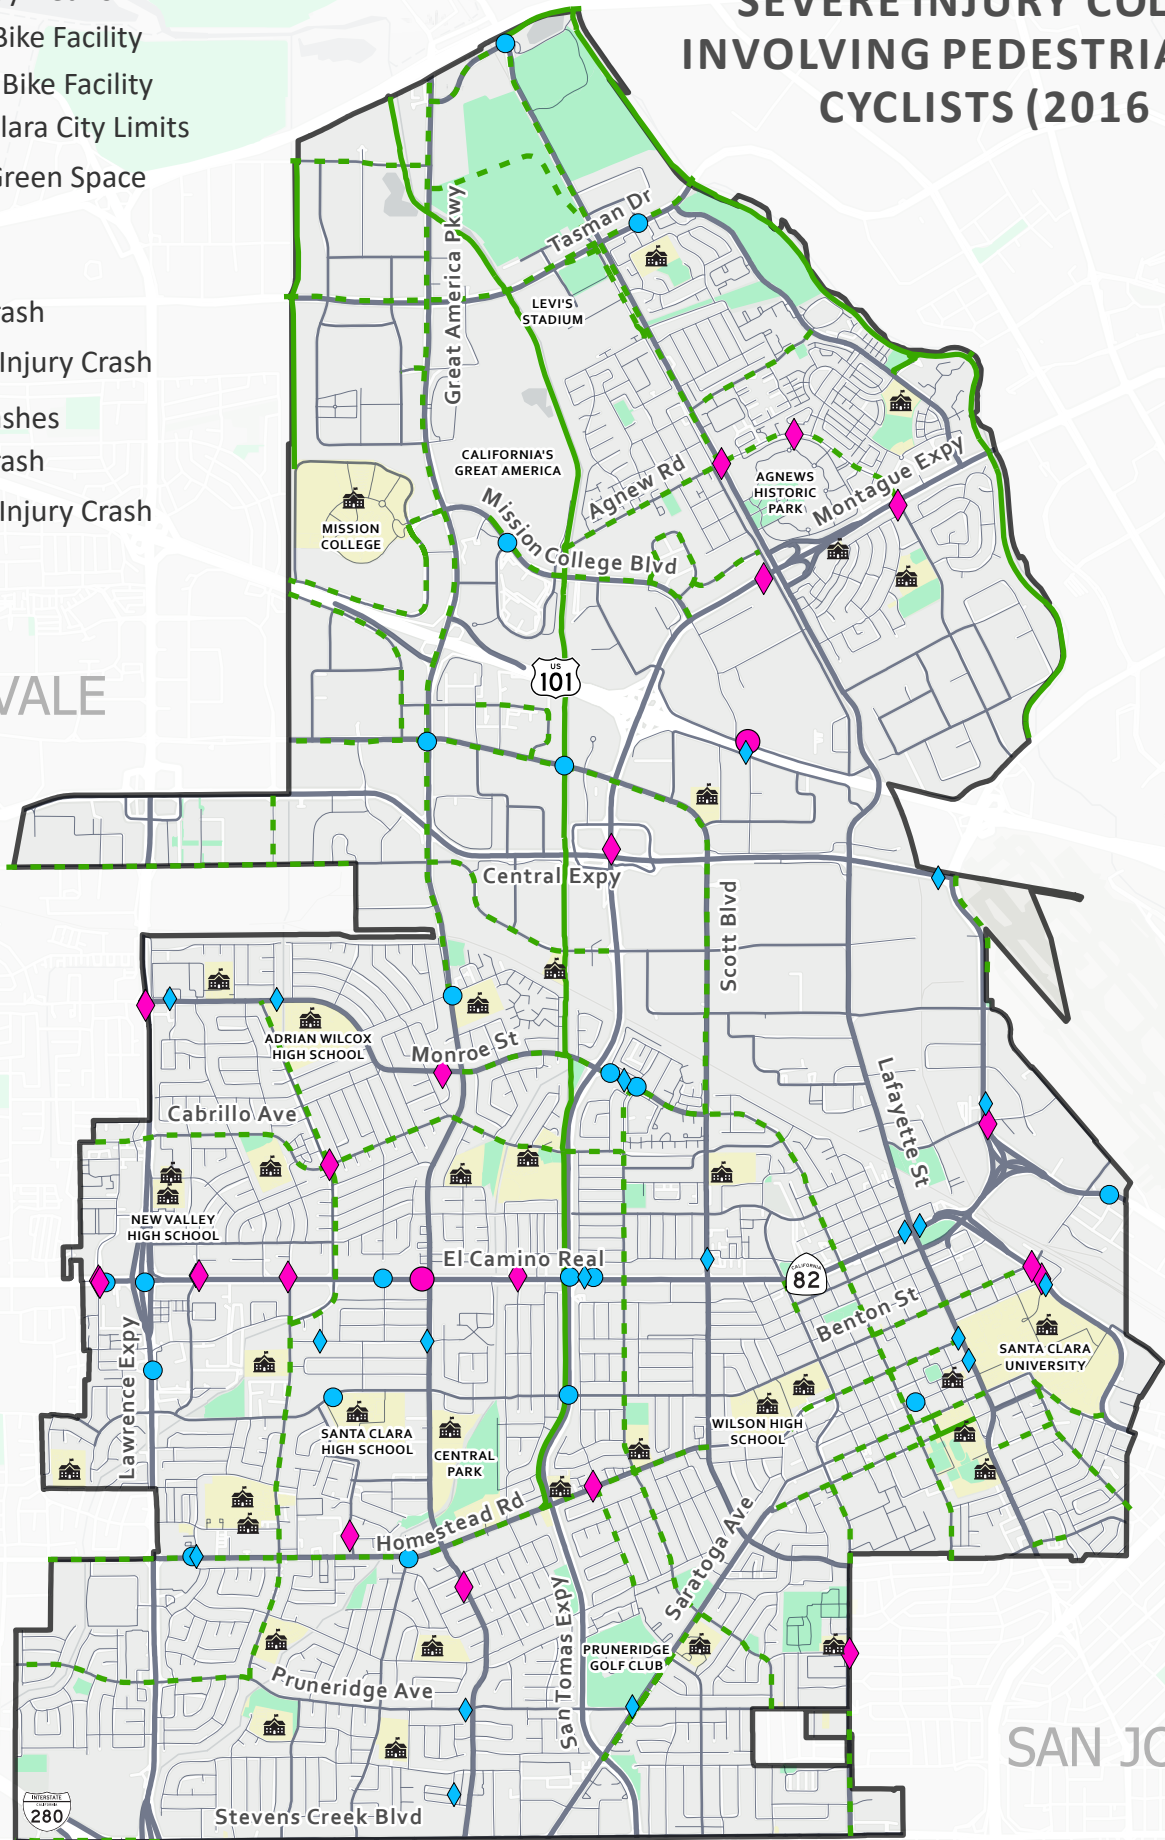

CITYWIDE FATALITIES & SEVERE INJURY COLLISIONS INVOLVING PEDESTRIANS OR CYCLISTS (2016 - 2023)

- Roadway Network
- Class I Bike Facility
- - - Class II Bike Facility
- Santa Clara City Limits
- Parks/Green Space
- 🏫 Schools

Bike Crashes

- Fatal Crash
- Severe Injury Crash

Pedestrian Crashes

- ◆ Fatal Crash
- ◆ Severe Injury Crash

SUNNYVALE

SAN JOSE