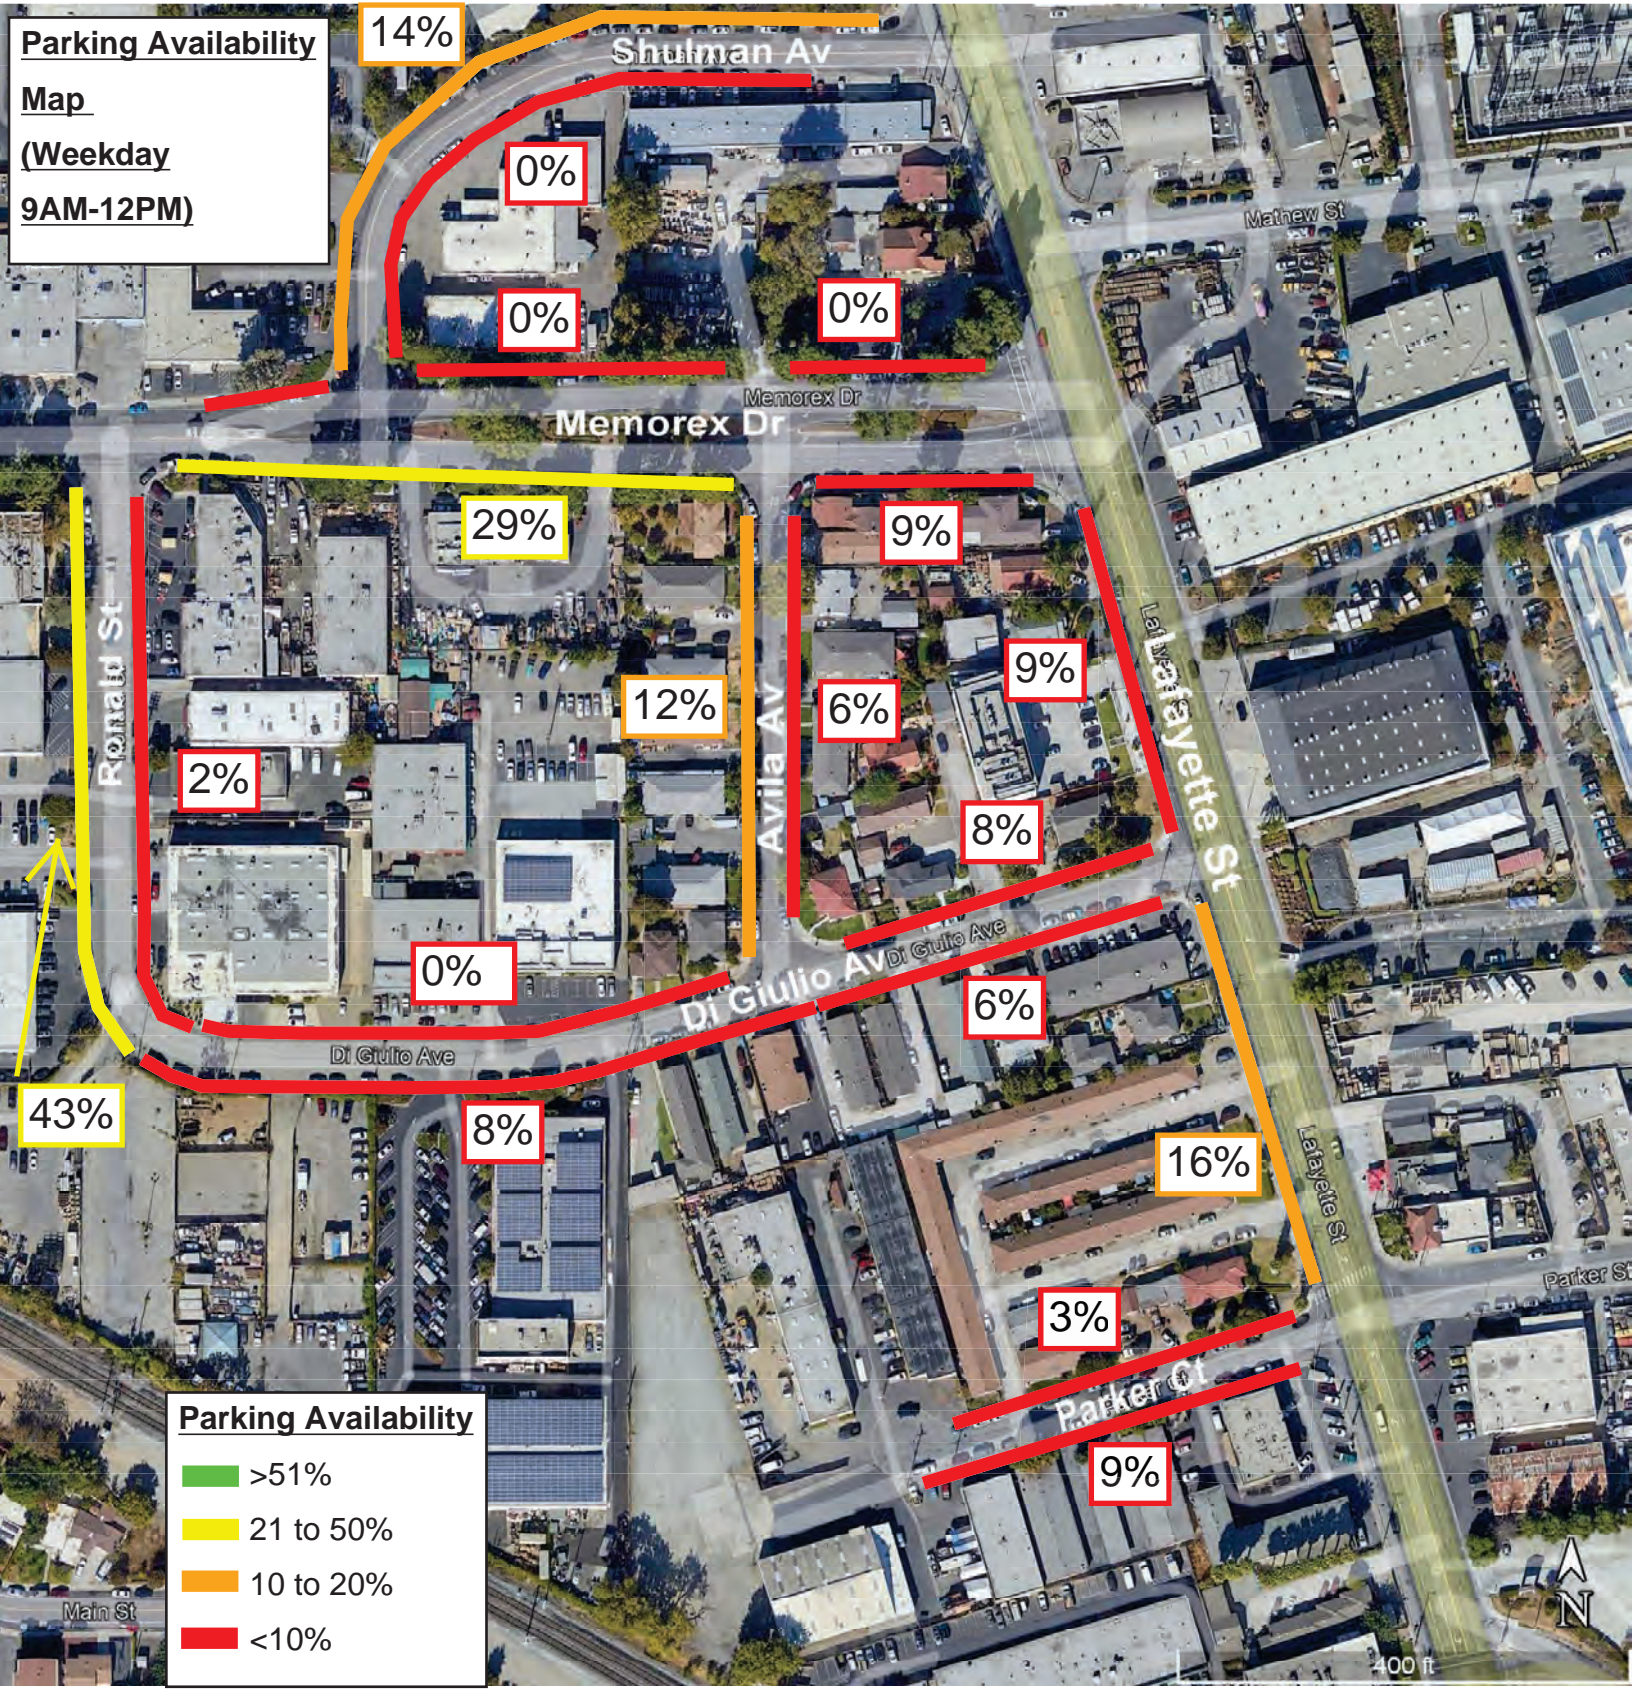

**Parking Availability**  
**Map**  
 (Weekday  
 9AM-12PM)

**Parking Availability**

- >51%
- 21 to 50%
- 10 to 20%
- <10%

400 ft