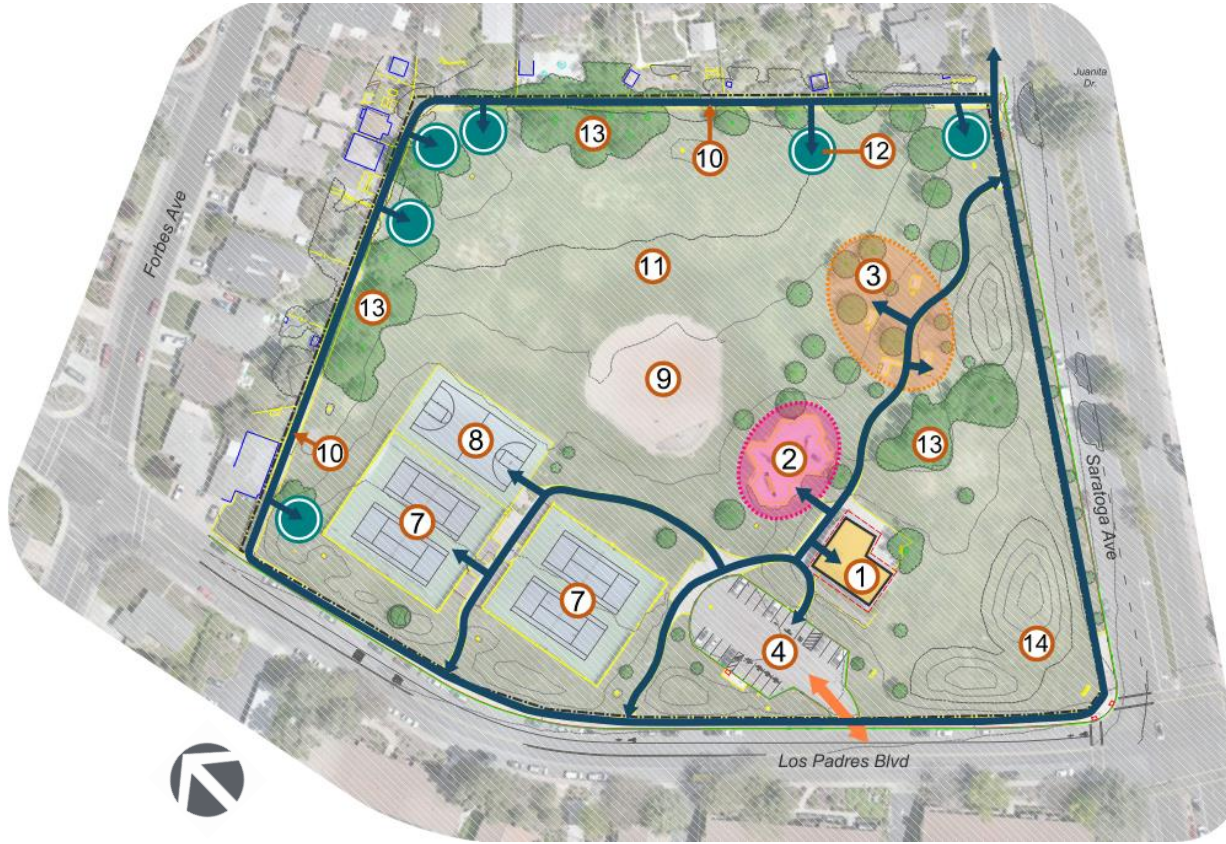

# Existing Master Plan

- ① Community Room & Public Restroom Facility
- ② Play Area
- ③ Picnic Area
- ④ Parking Lot
- ⑤ Park Lighting
- ⑥ Site Furnishings
- ⑦ Tennis Court
- ⑧ Basketball Court
- ⑨ Softball Field
- ⑩ Loop Path
- ⑪ Multi-use Meadow
- ⑫ Fitness Station 
- ⑬ Existing Tree Grove
- ⑭ Existing Grassy Berm