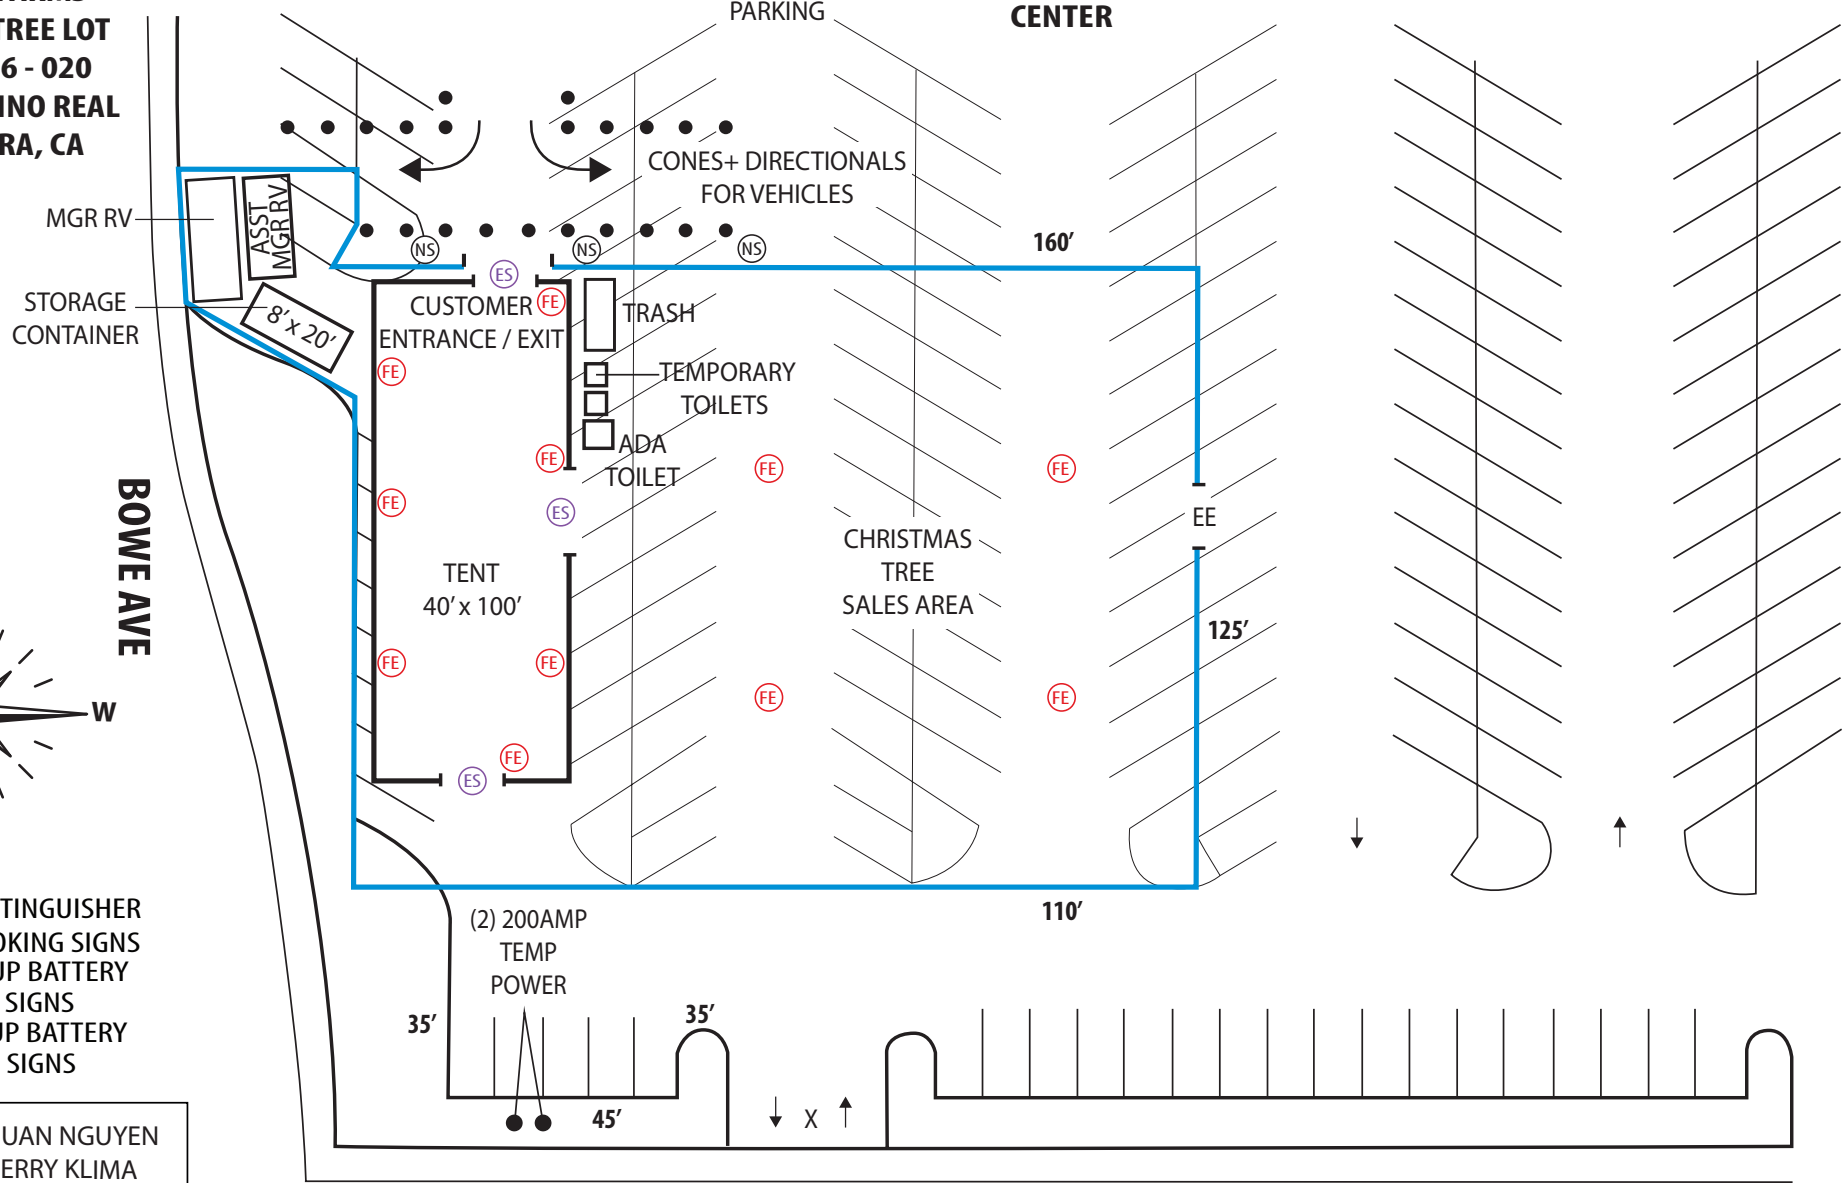

**ABC TREE FARMS
CHRISTMAS TREE LOT
APN 290 - 06 - 020
2610 EL CAMINO REAL
SANTA CLARA, CA**

**MOON LIGHT
CENTER**

- ⓁⓁ = FIRE EXTINGUISHER
- ⓃⓈ = NO SMOKING SIGNS
- ⓁⓈ = LIGHT UP BATTERY BACKUP EXIT SIGNS
- ⓔⓔ = LIGHT UP BATTERY BACKUP EXIT SIGNS

DRAWN BY: HUAN NGUYEN
CONTACT: JERRY KLIMA
TELEPHONE: 503 975 8733
SCALE: 1 INCH = 25 FEET

EL CAMINO REAL