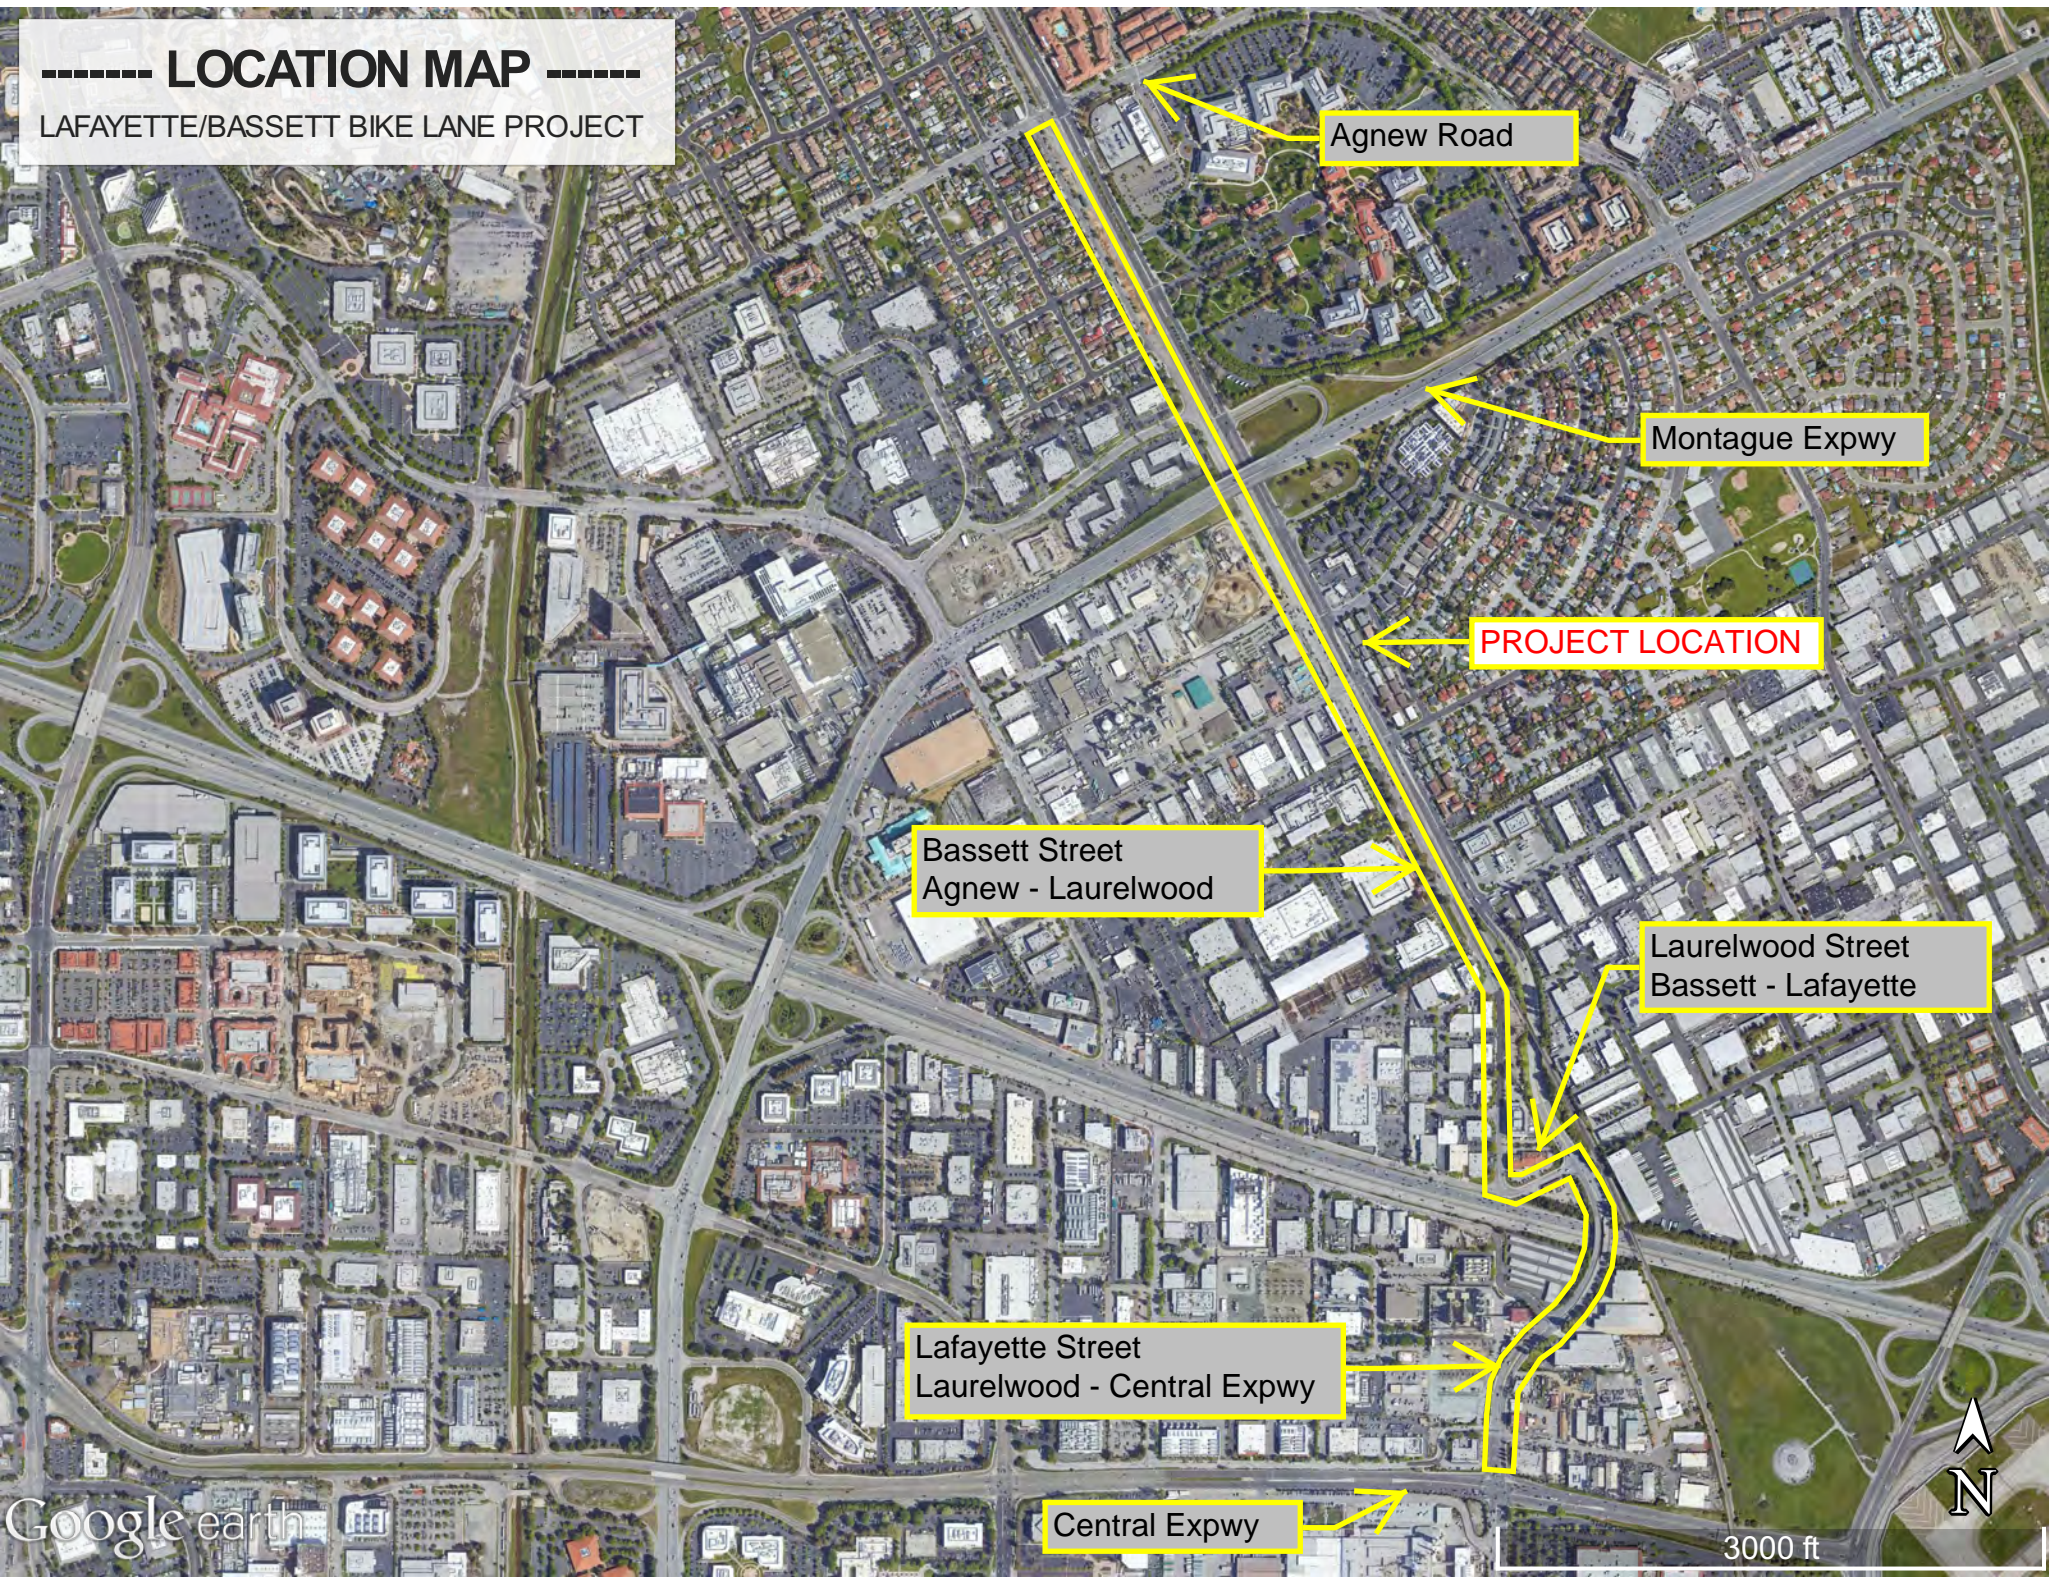

----- **LOCATION MAP** -----  
LAFAYETTE/BASSETT BIKE LANE PROJECT

Agnew Road

Montague Expwy

**PROJECT LOCATION**

Bassett Street  
Agnew - Laurelwood

Laurelwood Street  
Bassett - Lafayette

Lafayette Street  
Laurelwood - Central Expwy

Central Expwy

3000 ft