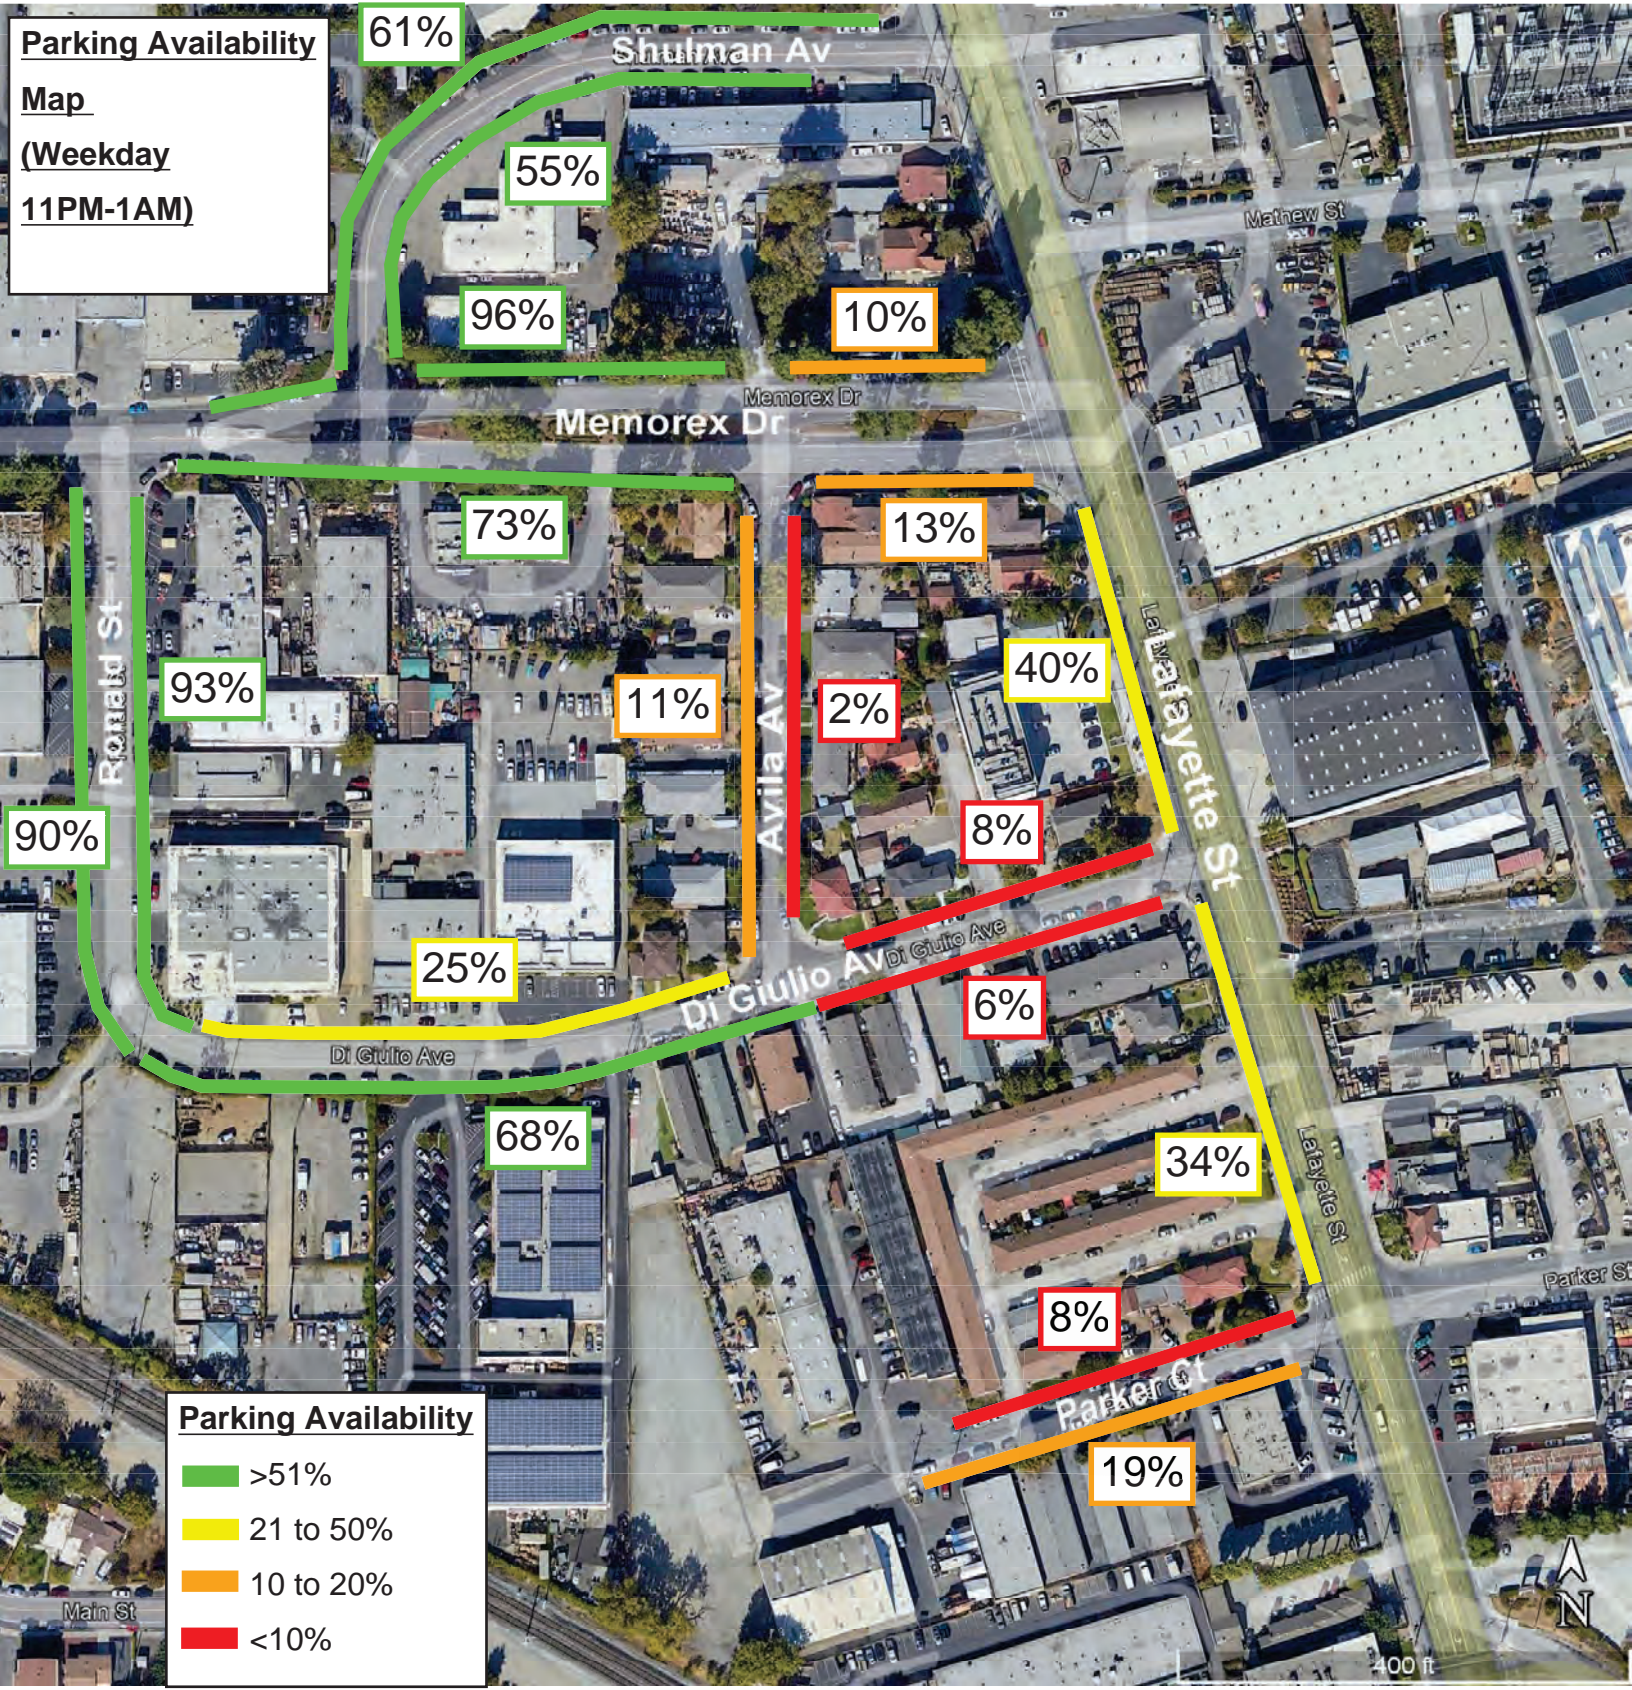

Parking Availability
Map
(Weekday
11PM-1AM)

Parking Availability

- >51%
- 21 to 50%
- 10 to 20%
- <10%

400 ft