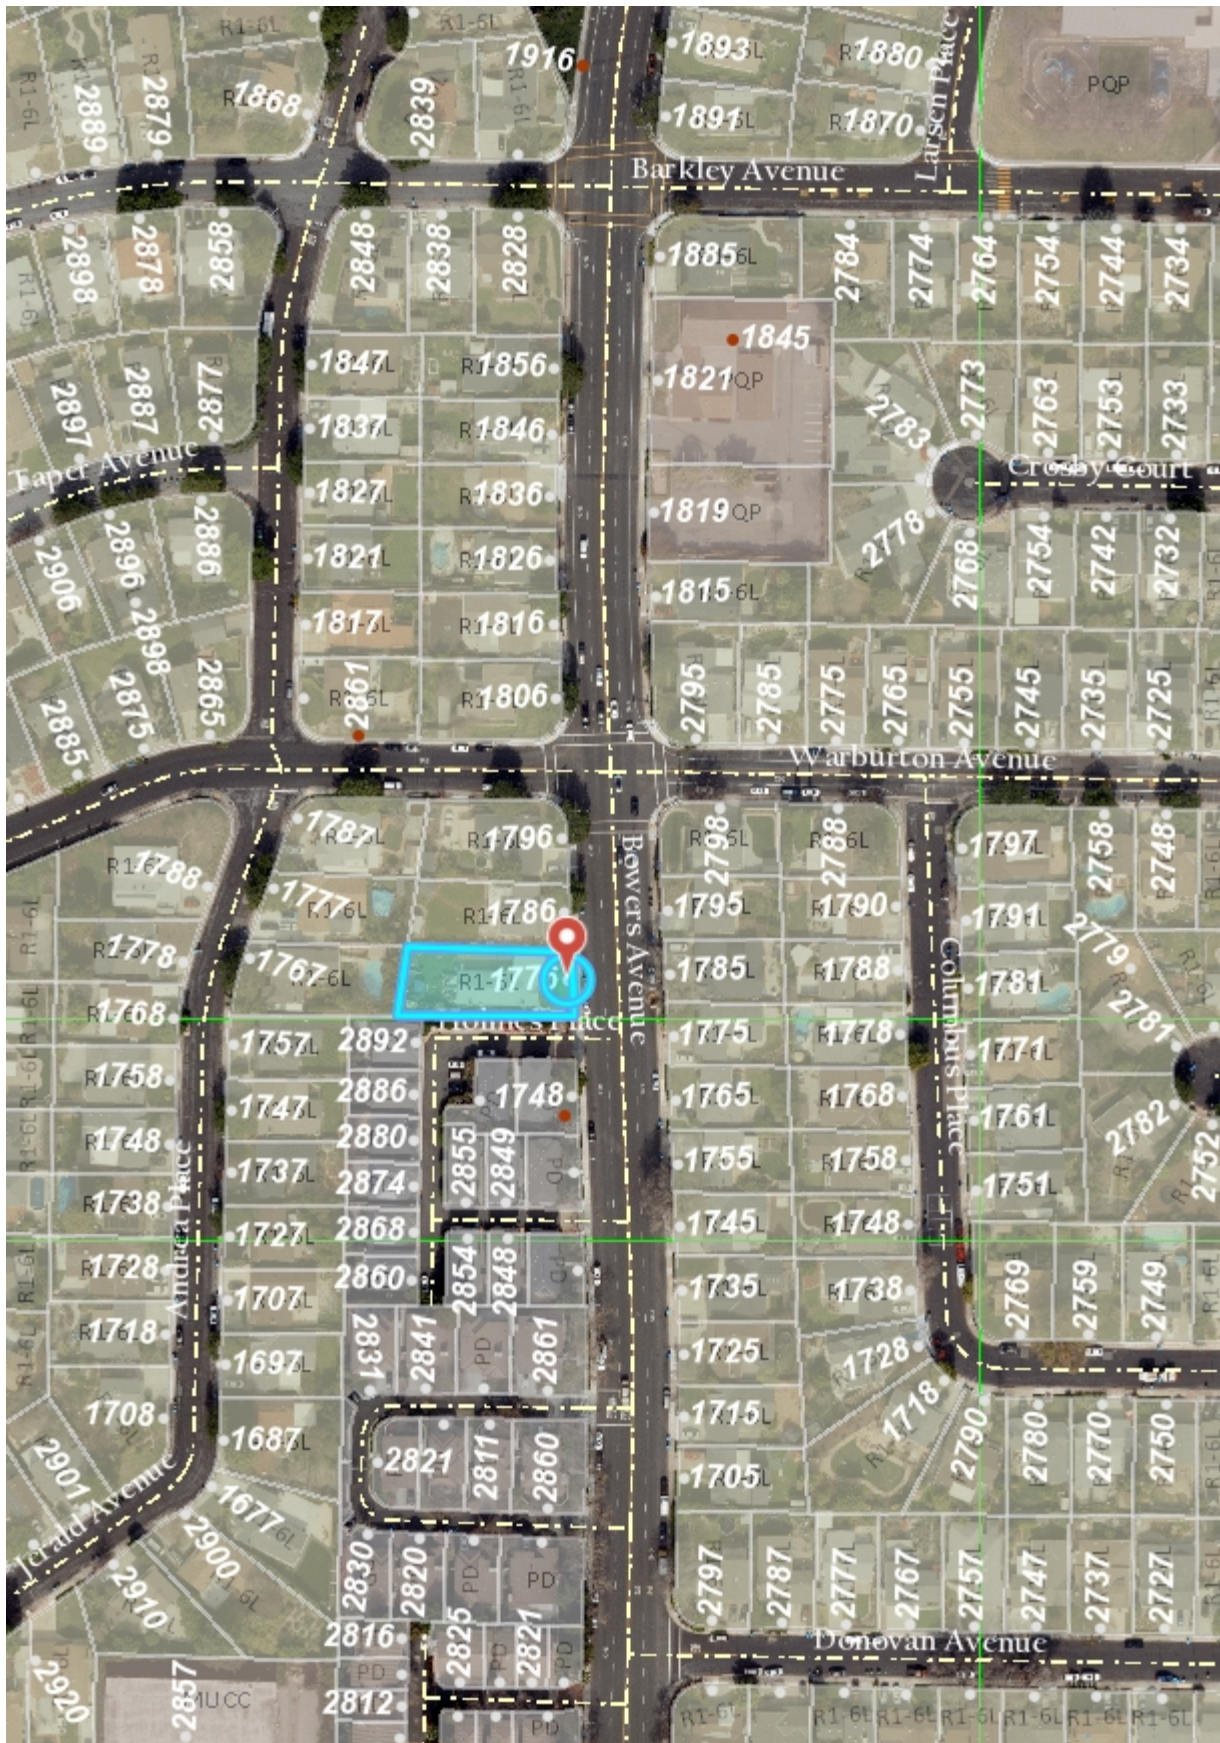

Vicinity Map - 1776 Bowers Avenue

Legend

- Park
- Site Addresses**
 - Multiple
 - Place
 - Single
 - Transit
 - Utility
- Streets**
- Air Parcels
- Land Parcels**
 - Land Parcels
 - Flood Control Easement
 - Right of Ways
 - Common Areas
- Zoning Codes**
 - <all other values>
 - Commercial Park
 - Single Family
 - Single Family - Larger Lot
 - Residential Duplex
 - Low-Density Multiple Dwelling
 - Moderate-Density Multiple Dwelling
 - Medium-Density Multiple Dwelling
 - High Density Residential
 - Historic Combining
 - Community Commercial
 - Downtown Commercial
 - Neighborhood Commercial
 - Commercial Park
 - Commercial Thoroughfare
 - Professional Office
 - General Office
 - Planned Industrial
 - Light Industrial
 - Medium Industrial
 - Heavy Industrial
 - Planned Development
 - Planned Development - Master Cor
 - Agricultural
 - Public or Quasi-Public
 - Unincorporated
 - Water
- City Operational Boundary
- Boundary

1: 2,000

Notes

This map was automatically generated using Geocortex Essentials.