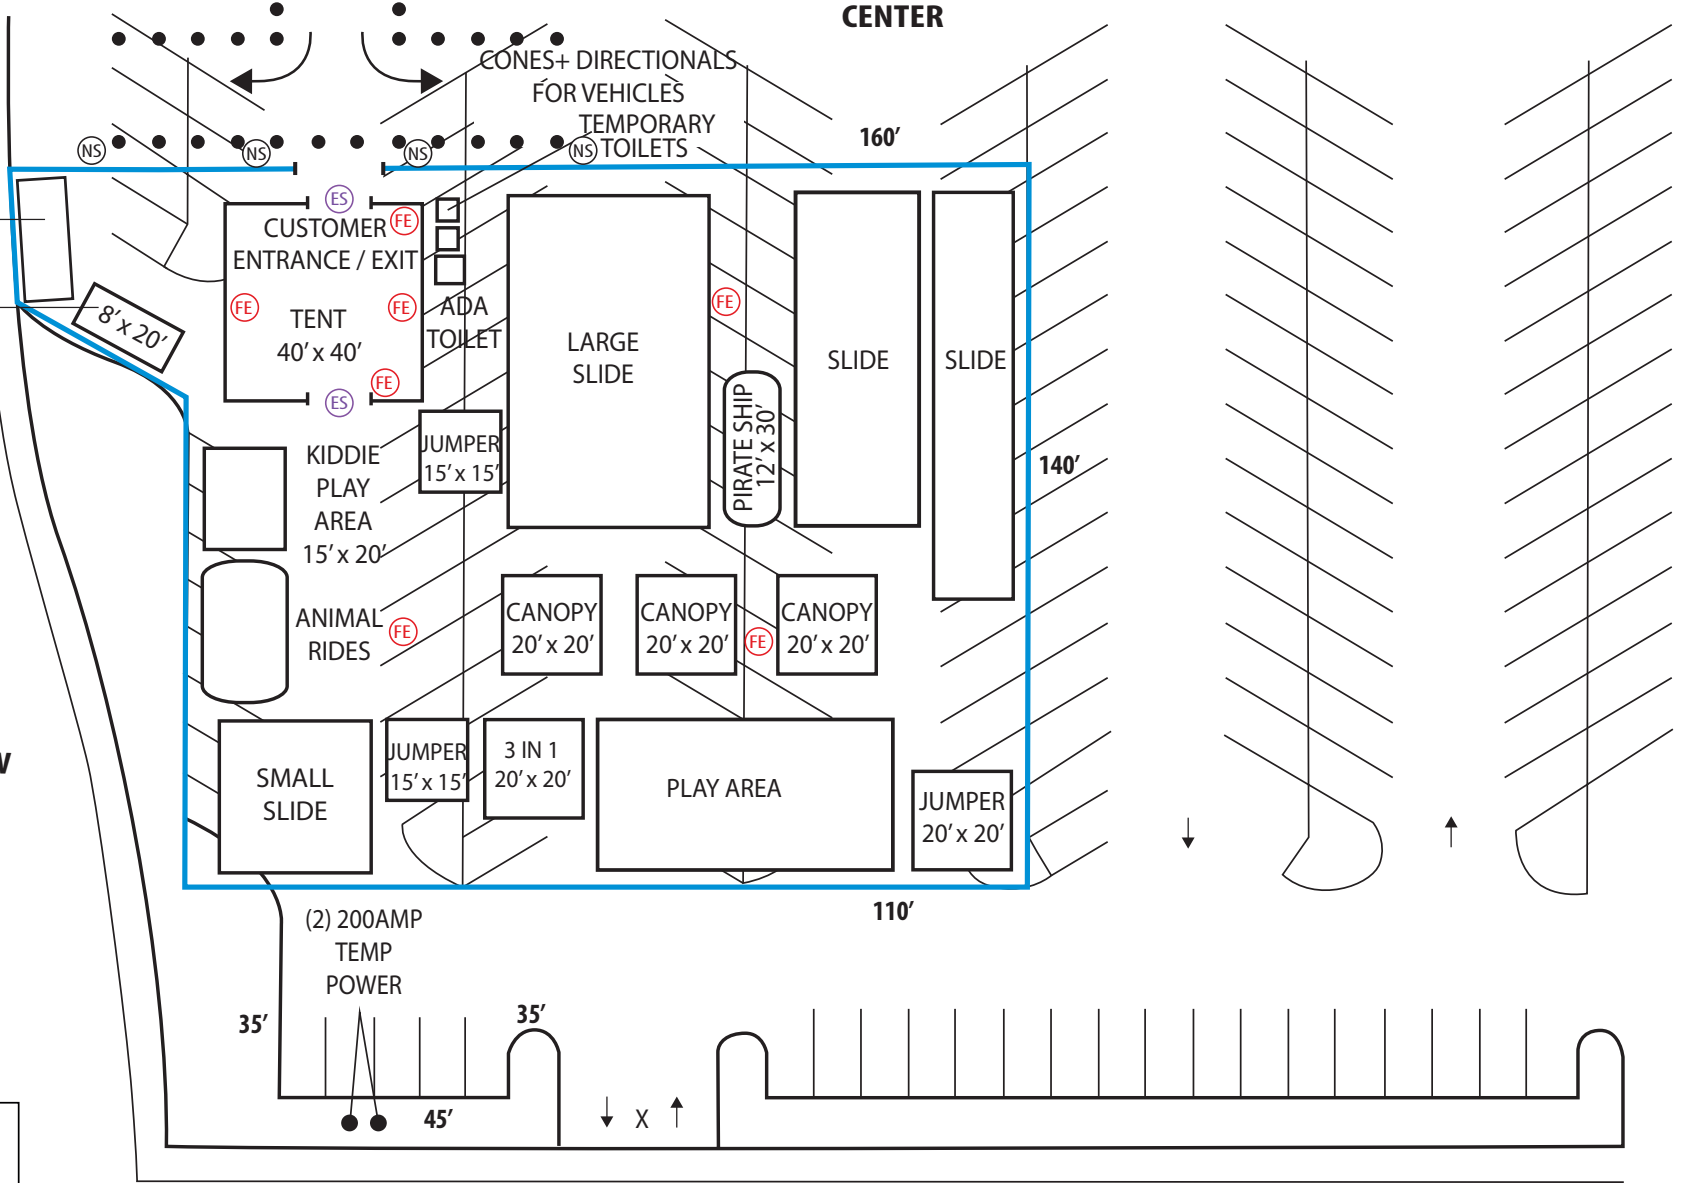

**ABC TREE FARMS
PUMPKIN PATCH
APN 290 - 06 - 020
2610 EL CAMINO REAL
SANTA CLARA, CA**

PARKING

**MOON LIGHT
CENTER**

MGR RV
STORAGE
CONTAINER

BOWE AVE

(FE) = FIRE EXTINGUISHER
(NS) = NO SMOKING SIGNS
(ES) = EXIT SIGNS

DRAWN BY: HUAN NGUYEN
CONTACT: JERRY KLIMA
TELEPHONE: 503 975 8733

SCALE: 1 INCH = 25 FEET

EL CAMINO REAL